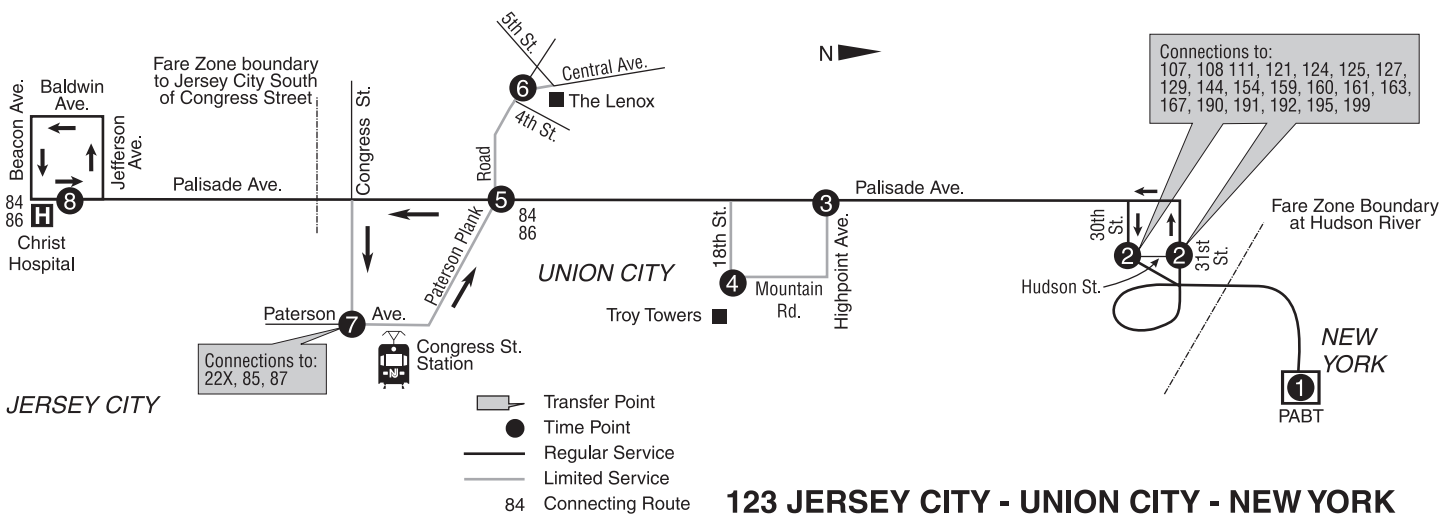

H - Trip operates during holiday season only - between November 26th and December 17th.

Ride the Hudson Bergen Light Rail...

You can use your NJ TRANSIT 2-Zone (or higher) monthly bus pass for any Hudson-Bergen Light Rail trip at no additional charge during the period it is valid.

One-Way Ticket Transfers...

Customers may purchase a one-zone transfer for $.75 from their NJ TRANSIT bus operator that will be valid for connection onto Hudson-Bergen Light Rail. Customers purchasing tickets through Hudson-Bergen Light Rail TVMs may purchase a one-zone transfer during the transaction, valid for connection to a one-zone bus ride.

123 JERSEY CITY - UNION CITY - NEW YORK