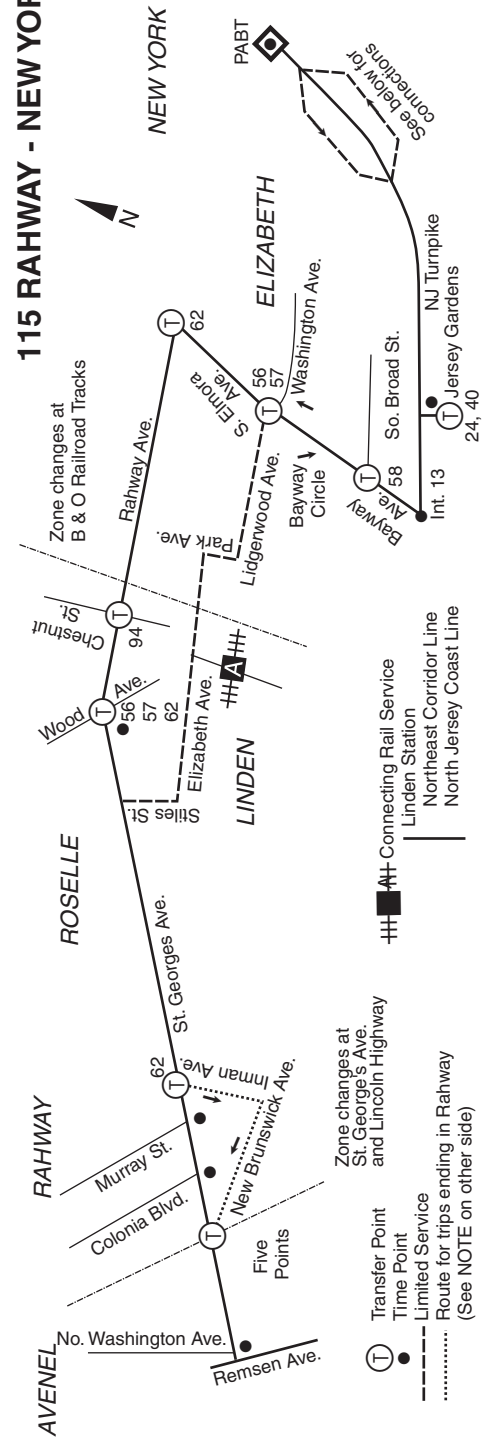

115 RAHWAY - NEW YORK

MAP INSERT