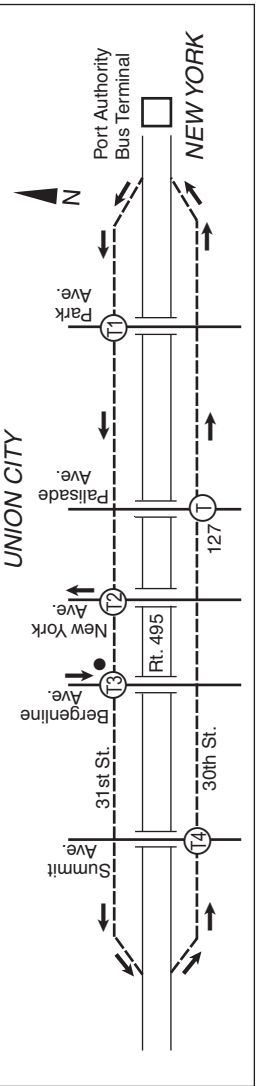

- Connecting Bus Service
  - T1 127, 129, 156, 159, 181
  - T2 23, 83, 84, 85, 86, 89, 121, 127, 129, 159
  - T3 23, 83, 84, 85, 86, 89, 129, 159
  - T4 83, 85

Weekdays

	AVENEL St. Georges Ave. at Remsen Ave.	RAHWAY-FIVE POINTS St. Georges Ave. at Colonia Blvd.	LINDEN St. Georges Ave. at Wood Ave.	ELIZABETH S. Elmora Ave. at Rahway Ave.	ELIZABETH Bayway Ave. at McKinley St.	ELIZABETH Jersey Gardens Mall	UNION CITY 30th St. at Palisade Ave.	NEW YORK CITY Port Authority Bus Terminal
	530	535	544	550	553	-	-	623
	600	605	614	620	623	-	-	658
	618	623	633	640	644	-	-	720
	631	636	648	655	659	-	-	735
	644	649	701	708	712	-	-	748
	659	704	716	723	727	-	-	803
	709	714	726	733	737	-	-	813
	720	725	737	744	748	-	-	824
	-	745	757	804	808	-	-	842
	-	835	841	850	853	-	-	923
	-	1000	1006	1015	1018	1031	1058	1111
	-	1130	1136	1145	1148	1201	1228	1241
	-	100	106	115	118	131	158	211
B	-	230	236	245	248	301	328	343
	-	600	609	615	618	-	-	648
	-	730	739	745	748	801	828	841
	-	900	909	915	918	931	958	1011
	-	1030	1039	1045	1048	1101	1128	1141

B - Trip operates via Elizabeth Ave. Linden.

Contact Us

we're here to help
Customer Service
Commendations/Complaints
Schedules, Fares and Lost & Found
NJTransit Information 1 (973) 275-5555
Text Telephone (TT) 1 (800) 772-2287

To New York

Saturdays

	RAHWAY-FIVE POINTS St. Georges Ave. at Colonia Blvd.	LINDEN St. Georges Ave. at Wood Ave.	ELIZABETH S. Elmora Ave. at Rahway Ave.	ELIZABETH Bayway Ave. at McKinley St.	ELIZABETH Jersey Gardens Mall	UNION CITY 30th St. at Palisade Ave.	NEW YORK CITY Port Authority Bus Terminal
	600	606	615	618	-	-	648
	700	706	715	718	-	-	748
	830	836	845	848	901	928	940
	1000	1006	1015	1018	1031	1058	1110
	1130	1136	1145	1148	1201	1228	1240
	100	106	115	118	131	158	210
	230	236	245	248	301	328	340
	400	406	415	418	431	458	510
	600	606	615	618	631	658	710
	730	736	745	748	801	828	840
	900	906	915	918	931	958	1010
	1030	1036	1045	1048	1101	1128	1140

A.M. - Light face type
P.M. - Bold face type

NO SERVICE will be operated on Sundays.

Holidays

	AVENEL St. Georges Ave. at Remsen Ave.	RAHWAY-FIVE POINTS St. Georges Ave. at Colonia Blvd.	LINDEN St. Georges Ave. at Wood Ave.	ELIZABETH S. Elmora Ave. at Rahway Ave.	ELIZABETH Bayway Ave. at McKinley St.	ELIZABETH Jersey Gardens Mall - Main Entrance	UNION CITY 30th St. at Palisade Ave.	NEW YORK CITY Port Authority Bus Terminal
	550	555	601	610	617	-	-	643
	630	635	641	650	657	-	-	723
	-	710	722	729	733	-	-	809
	750	755	801	808	812	-	-	845
	-	830	836	845	852	901	928	940
	-	1000	1006	1015	1022	1031	1058	1110
	-	1130	1136	1145	1152	1201	1228	1240
	-	100	106	115	122	131	158	210
	-	230	236	245	252	301	328	340
	-	400	406	415	422	431	458	510
	-	600	606	615	622	631	658	710
	-	730	736	745	752	801	828	840
G	-	900	906	915	922	931	958	1010
G	-	1030	1036	1045	1052	1101	1128	1140

G - Trip departs gate 407 and operates Union City and Jersey Garden Mall.