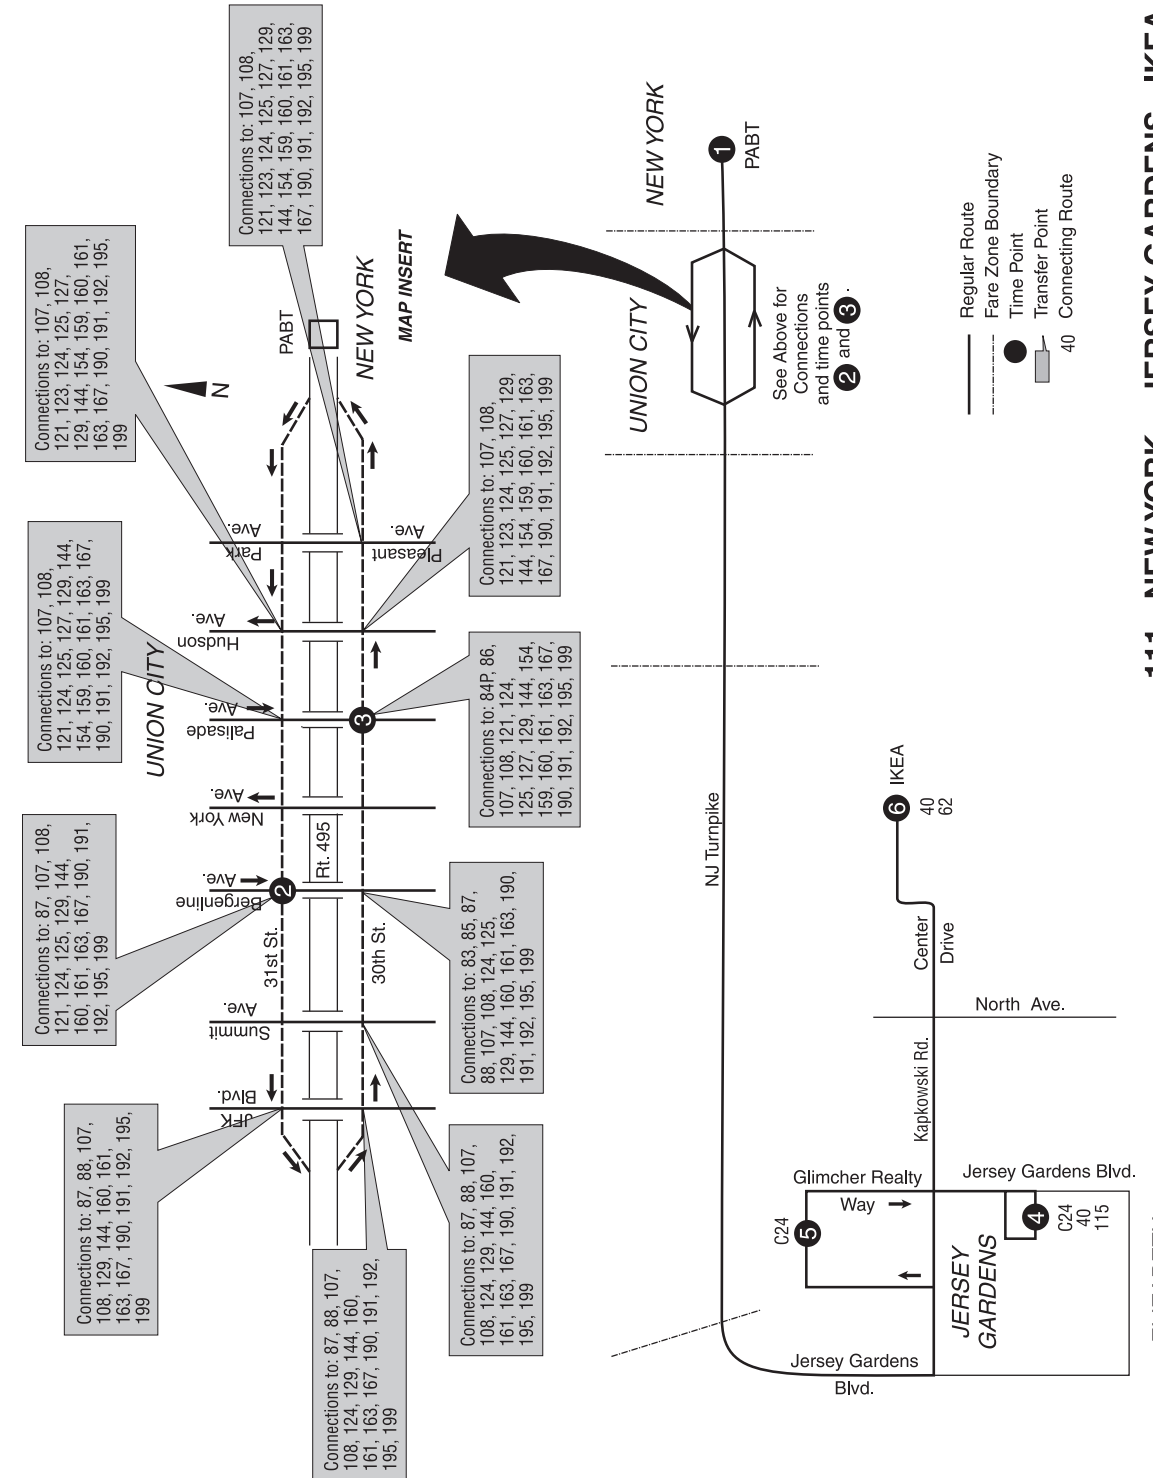

P.M. - Bold face type

Sundays

ELIZABETH Ikea Dr. at IKEA	ELIZABETH Glimcher Realty Way at Marriott	ELIZABETH Jersey Gardens - Main Entrance	UNION CITY 30th St. at Palisade Ave.	NEW YORK CITY Port Authority Bus Terminal
MAP REFERENCE				
6	5	4	3	1
-	-	206	231	247
206	211	214	239	255
-	-	306	331	347
306	311	314	339	355
-	-	336	401	417
406	411	414	439	455
-	-	436	501	517
506	511	514	539	555
-	-	522	547	603
-	-	536	601	617
536	541	544	609	625
-	-	606	631	642
606	611	614	639	650
626	631	633	658	709
646	652	654	719	730
-	-	706	731	742
706	712	714	739	750
-	-	722	747	758
-	-	736	801	812
736	742	744	809	820
-	-	806	831	842
-	-	836	901	912
-	-	844	909	920

Customer Service Note
Buses make two stops at Elizabeth Center at 13A, one at IKEA and the other adjacent to Big Lots/Toys R'Us. At Jersey Gardens, the stop is located at the main bus stop on the lower level near Burlington Coat Factory.

111 - NEW YORK - JERSEY GARDENS - IKEA