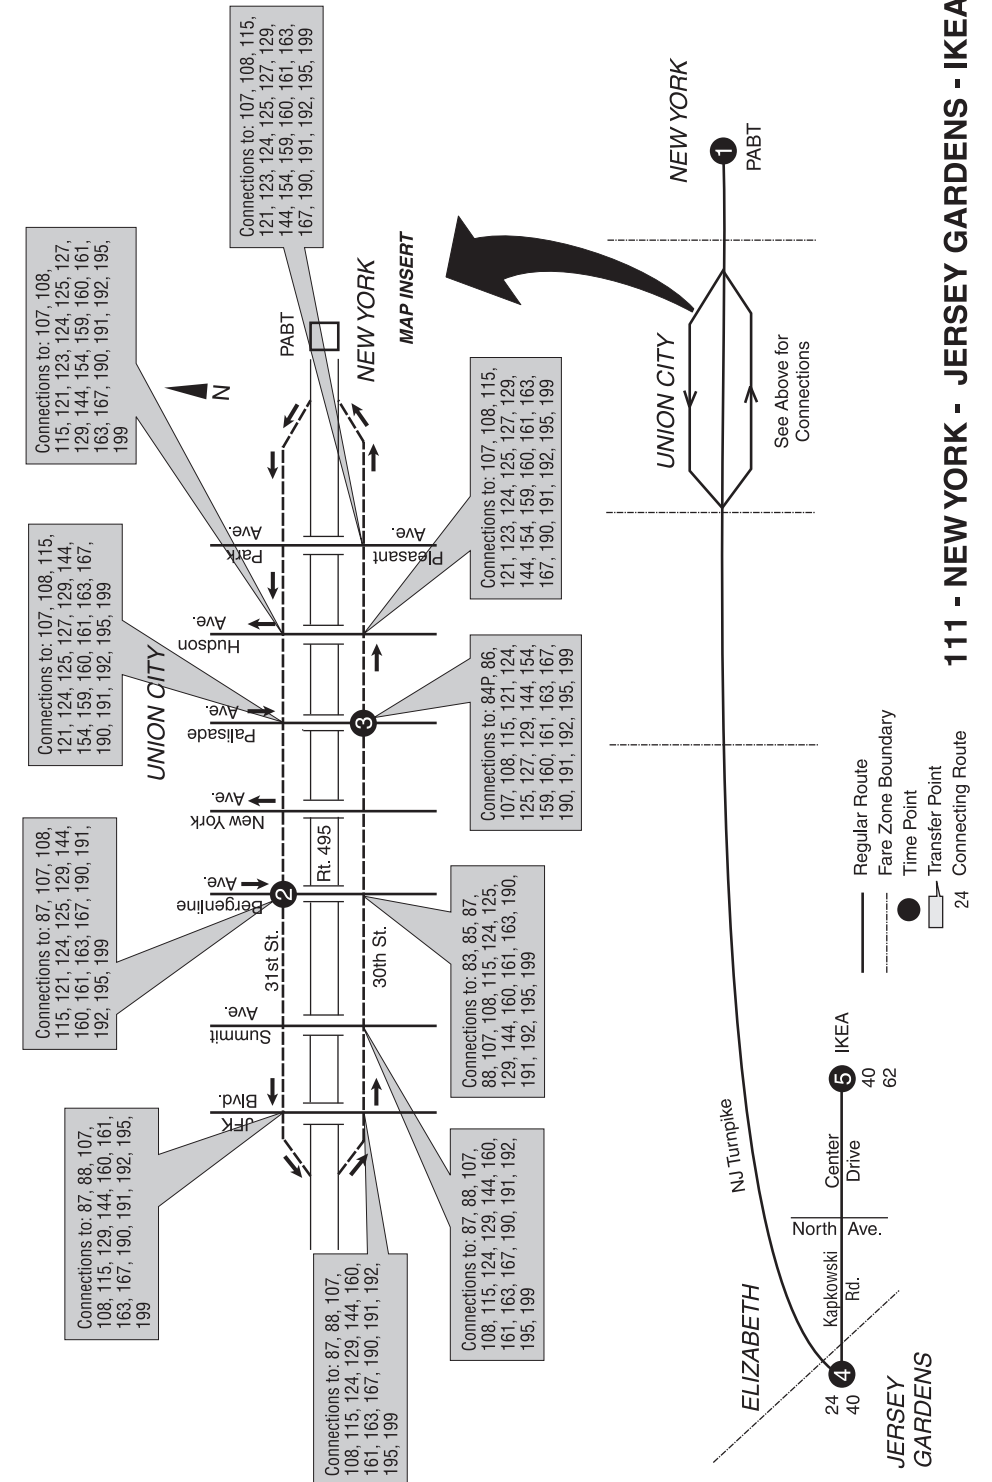

To New York Saturdays

| MAP REFERENCE | | | |
|---------------|------|------|------|
| 5 | 4 | 3 | 1 |
| 106 | 113 | 140 | 152 |
| 206 | 213 | 240 | 252 |
| 306 | 313 | 340 | 352 |
| 336 | 343 | 410 | 422 |
| 406 | 413 | 440 | 452 |
| 436 | 443 | 510 | 522 |
| 506 | 513 | 540 | 552 |
| 536 | 543 | 610 | 622 |
| 606 | 613 | 640 | 652 |
| 636 | 643 | 710 | 722 |
| 706 | 713 | 740 | 752 |
| 736 | 743 | 810 | 822 |
| 806 | 813 | 840 | 852 |
| 836 | 843 | 910 | 922 |
| 936 | 943 | 1010 | 1022 |
| 1006 | 1013 | 1040 | 1052 |

Sundays

| MAP REFERENCE | | | |
|---------------|-----|-----|-----|
| 5 | 4 | 3 | 1 |
| 206 | 213 | 240 | 252 |
| 306 | 313 | 340 | 352 |
| 406 | 413 | 440 | 452 |
| 506 | 513 | 540 | 552 |
| 536 | 543 | 610 | 622 |
| 606 | 613 | 640 | 652 |
| 626 | 633 | 700 | 712 |
| 646 | 653 | 720 | 732 |
| 706 | 713 | 740 | 752 |
| 736 | 743 | 810 | 822 |
| 836 | 843 | 910 | 922 |

All trips are operated with lift-equipped buses. NOTE: when traveling into or out of the Port Authority Bus Terminal or George Washington Bridge Bus Station, please call 1 (973) 275-5555 in advance for the location of an accessible boarding gate.