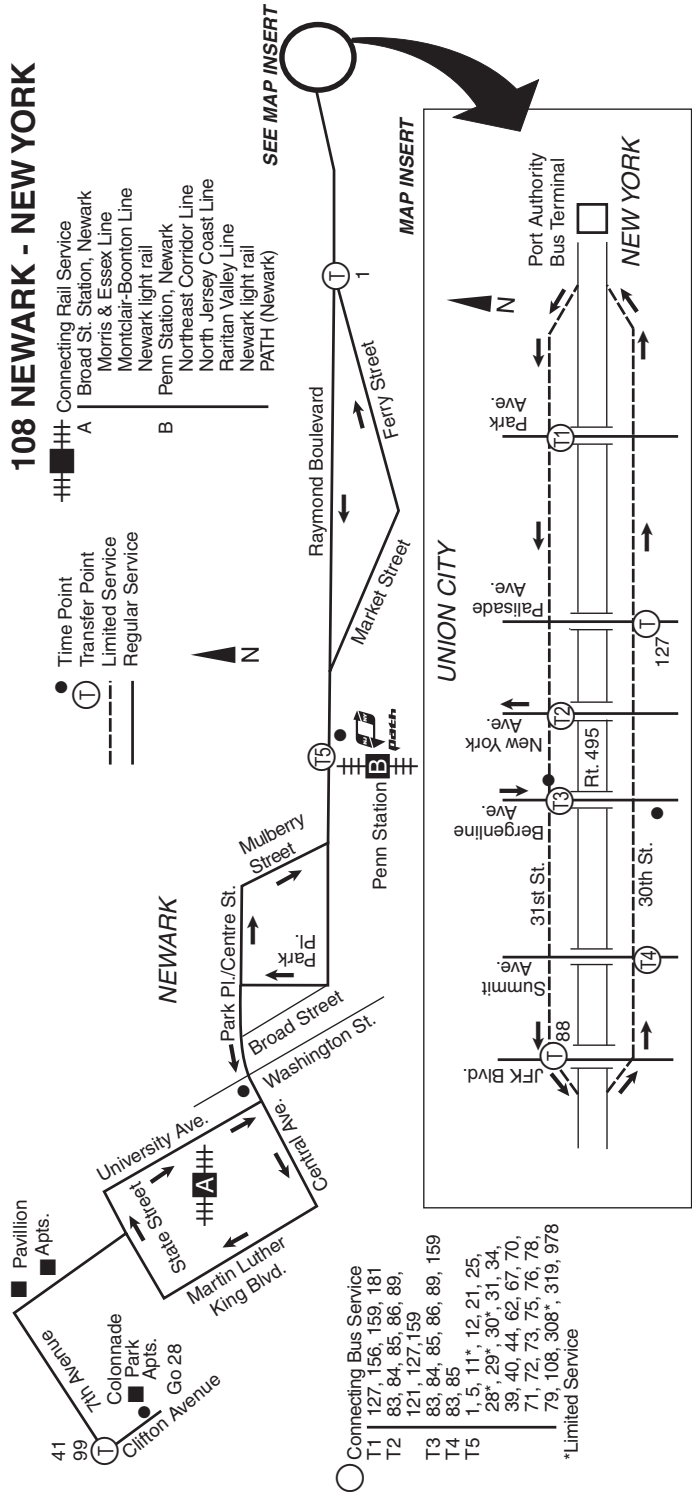

108 NEWARK - NEW YORK

Weekdays

NEWARK - Colonnade Apts. Clifton Ave. at E. 7th Ave.	510	514	521	-	546
NEWARK - Broad St. Station University St. at Lackawanna Ave.	615	619	626	643	651
NEWARK - Penn Station Bus Lanes (Raymond Blvd. side)	650	654	702	-	737
UNION CITY 30th St. at Palisade Ave.	725	730	741	-	816
NEW YORK CITY Port Authority Bus Terminal	800	805	816	840	848
NEWARK - Colonnade Apts. Clifton Ave. at E. 7th Ave.	900	905	916	-	949
NEWARK - Broad St. Station University St. at Lackawanna Ave.	1000	1005	1013	1037	1045
NEWARK - Penn Station Bus Lanes (Raymond Blvd. side)	1100	1105	1113	1137	1145
UNION CITY 30th St. at Palisade Ave.	1200	1205	1213	1237	1245
NEW YORK CITY Port Authority Bus Terminal	100	105	113	137	145
NEWARK - Colonnade Apts. Clifton Ave. at E. 7th Ave.	200	205	213	237	245
NEWARK - Broad St. Station University St. at Lackawanna Ave.	300	306	317	351	407
NEWARK - Penn Station Bus Lanes (Raymond Blvd. side)	400	406	417	451	522
UNION CITY 30th St. at Palisade Ave.	500	506	517	551	622
NEW YORK CITY Port Authority Bus Terminal	600	606	617	651	704
NEWARK - Colonnade Apts. Clifton Ave. at E. 7th Ave.	700	704	711	731	739
NEWARK - Broad St. Station University St. at Lackawanna Ave.	800	804	811	831	839
NEWARK - Penn Station Bus Lanes (Raymond Blvd. side)	900	904	911	931	939
UNION CITY 30th St. at Palisade Ave.	1000	1004	1011	1031	1039
NEW YORK CITY Port Authority Bus Terminal	1100	1104	1111	1131	1139
NEWARK - Colonnade Apts. Clifton Ave. at E. 7th Ave.	1200	1204	1211	1231	1239

To New York Saturdays/Sundays

NEWARK - Colonnade Apts. Clifton Ave. at E. 7th Ave.	700	704	710	734	743
NEWARK - Broad St. Station University St. at Lackawanna Ave.	800	804	810	834	843
NEWARK - Penn Station Bus Lanes (Raymond Blvd. side)	900	904	912	938	947
UNION CITY 30th St. at Palisade Ave.	1000	1004	1012	1038	1047
NEW YORK CITY Port Authority Bus Terminal	1100	1104	1112	1138	1147
NEWARK - Colonnade Apts. Clifton Ave. at E. 7th Ave.	1200	1204	1212	1238	1247
NEWARK - Broad St. Station University St. at Lackawanna Ave.	100	104	112	137	146
NEWARK - Penn Station Bus Lanes (Raymond Blvd. side)	200	204	212	234	243
UNION CITY 30th St. at Palisade Ave.	300	304	312	334	343
NEW YORK CITY Port Authority Bus Terminal	400	404	412	434	443
NEWARK - Colonnade Apts. Clifton Ave. at E. 7th Ave.	500	504	512	534	543
NEWARK - Broad St. Station University St. at Lackawanna Ave.	600	604	612	634	643
NEWARK - Penn Station Bus Lanes (Raymond Blvd. side)	700	704	712	732	741
UNION CITY 30th St. at Palisade Ave.	800	804	812	832	841
NEW YORK CITY Port Authority Bus Terminal	900	904	912	932	941
NEWARK - Colonnade Apts. Clifton Ave. at E. 7th Ave.	1000	1004	1012	1032	1041
NEWARK - Broad St. Station University St. at Lackawanna Ave.	1100	1104	1112	1132	1141
NEWARK - Penn Station Bus Lanes (Raymond Blvd. side)	1200	1204	1212	1232	1241

A.M. - Light face type
P.M. - Bold face type

Holidays