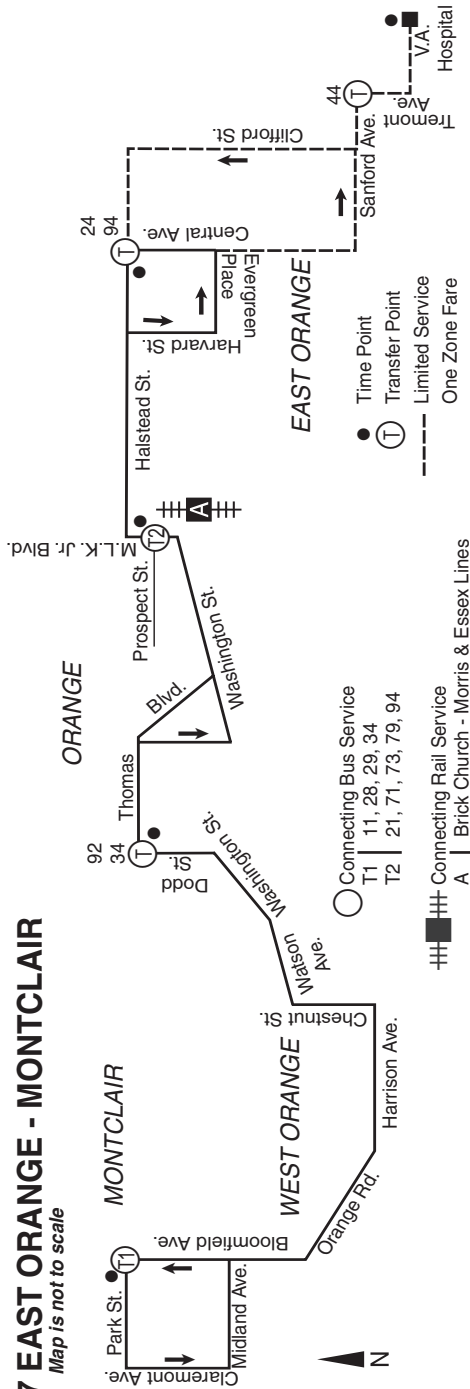

97 EAST ORANGE - MONTCLAIR

Map is not to scale

To Montclair

Weekdays

	EAST ORANGE Veterans Adm. Hospital	EAST ORANGE Halsted St. at Central Ave.	EAST ORANGE No. Harrison St. at M.L.K. Jr. Blvd.	ORANGE Dodd St. at Thomas Blvd.	MONTCLAIR Park St. at Bloomfield Ave.
A.M.	-	6.25	6.27	6.35	6.50
-	7.24	7.30	7.32	7.40	7.55
-	-	8.30	8.32	8.40	8.55
-	-	9.30	9.32	9.40	9.55
-	-	10.30	10.32	10.40	10.55
-	-	11.30	11.32	11.40	11.55
-	-	P.M.	P.M.	P.M.	P.M.
-	-	12.30	12.32	12.40	12.55
-	-	1.35	1.37	1.45	2.00
-	-	2.30	2.32	2.40	2.55
-	-	3.30	3.32	3.40	3.55
P.M.	4.35	4.41	4.43	4.51	5.06
-	-	5.40	5.42	5.50	6.05
-	-	6.40	6.42	6.50	7.05
-	-	7.40	7.42	7.50	8.05
-	-	8.40	8.42	8.50	9.05

8159

Saturdays

	EAST ORANGE Halsted St. at Central Ave.	EAST ORANGE No. Harrison St. at M.L.K. Jr. Blvd.	ORANGE Dodd St. at Thomas Blvd.	MONTCLAIR Park St. at Bloomfield Ave.
A.M.	10.35	10.37	10.45	11.00
-	11.30	11.32	11.40	11.55
-	-	P.M.	P.M.	P.M.
-	12.30	12.32	12.40	12.55
-	1.35	1.37	1.45	2.00
-	2.30	2.32	2.40	2.55
-	3.30	3.32	3.40	3.55
-	4.30	4.32	4.40	4.55
-	5.30	5.32	5.40	5.55

8160

NO SERVICE will be operated on Sundays.

Contact Us
we're here to help

Customer Service
Commendations/Complaints
Schedules, Fares and Lost & Found

NJ Transit Information 1 (973) 275-5555
Text Telephone (TT) 1 (800) 772-2287

Holiday Service Guide

Holiday	Date	Schedule in Effect
Martin Luther King Jr. Day	Mon. 1/18/2010	Weekday
Presidents' Day	Mon. 2/15/2010	Saturday
Good Friday	Fri. 4/2/2010	Saturday
Memorial Day	Mon. 5/31/2010	No Service
Independence Day	Sun. 7/4/2010	No Service
Independence Day (Observed)	Mon. 7/5/2010	Saturday
Labor Day	Mon. 9/6/2010	No Service
Columbus Day	Mon. 10/11/2010	Weekday
Veterans Day	Thu. 11/11/2010	Weekday
Thanksgiving Day	Thu. 11/25/2010	No Service
Friday After Thanksgiving	Fri. 11/26/2010	Weekday
Christmas Day	Sat. 12/25/2010	No Service
New Year's Day	Sat. 1/1/2011	No Service