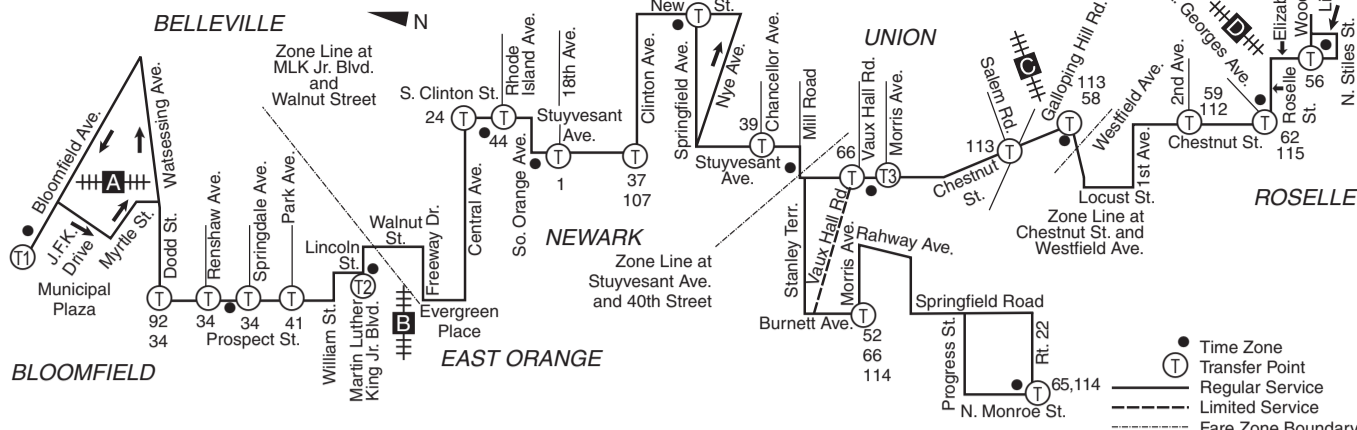

94 STUYVESANT CROSSTOWN

1. Connecting Bus Service
   T1 11, 27, 28, go 28, 29, 72, 93M
   709, 93H - Walk to bus stop on Conger Street
   92 - Walk to bus stop on Glenwood Ave. at Conger St.
   T2 21, 71, 73, 79, 97
   T3 52, 66, 114

1. HH Connecting Rail Service
   A Watessing - Montclair - Boonton Line
   B Brick Church - Morris & Essex Lines
   C Roselle Park - Raritan Valley Line
   D Linden - Northeast Corridor Line
   - North Jersey Coast Line

LINDEN

To Linden

Weekdays

Saturdays