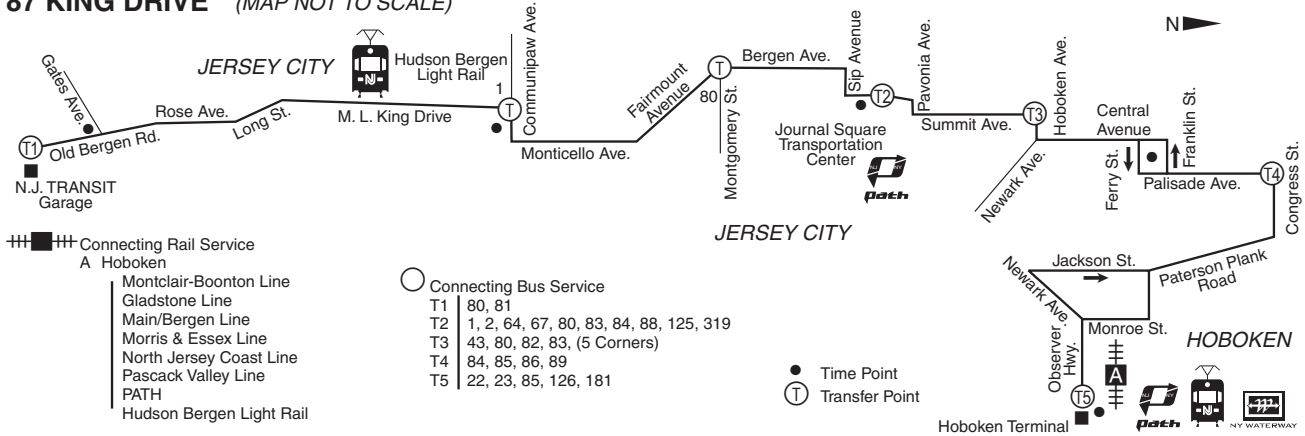

87 KING DRIVE (MAP NOT TO SCALE)

Weekdays

Saturdays

Sundays

Holidays

JERSEY CITY Old Bergen Rd. at Gates Ave.	JERSEY CITY Monticello Ave. at Communitipaw Ave.	JERSEY CITY-PATH Journal Square Transportation Center	JERSEY CITY Palisades Ave. at Franklin St.	HOBOKEN Hoboken Terminal
500	513	521	530	542
515	528	536	545	557
530	543	551	600	612
542	555	603	612	624
552	605	613	622	634
602	615	623	632	644
612	625	633	642	654
620	633	641	650	702
627	640	648	657	709
633	646	654	704	716
639	652	700	712	724
643	656	705	717	729
647	700	709	721	733
651	705	714	-	-
655	709	718	730	742
659	714	723	735	747
704	719	728	740	752
708	723	732	-	-
710	725	734	746	758
713	728	737	749	801
715	730	739	-	-
718	733	742	754	806
721	736	745	757	809
724	739	748	800	812
726	741	750	802	814
728	743	752	804	816
731	746	755	-	-
734	749	758	810	822
737	752	801	813	825
740	755	804	816	828
743	758	807	-	-
745	800	809	821	833
748	803	812	-	-
751	806	815	827	839
754	809	818	830	842
757	812	821	833	845
800	815	824	836	848
803	818	827	839	851
807	822	831	-	-
811	826	835	847	859
814	829	838	850	902
818	833	842	854	906
822	837	846	858	910
826	841	850	-	-
830	845	854	906	918
834	849	858	910	922
838	853	902	-	-
842	857	906	917	929
850	905	914	923	935
858	913	921	930	942
906	920	928	937	949
914	927	935	-	-
922	935	943	952	1004
930	943	951	1000	1012
940	953	1001	1010	1022
950	1003	1011	1020	1032
1000	1013	1021	1030	1042
1015	1028	1036	1045	1057
1030	1043	1051	1100	1112
1045	1058	1106	1115	1127
1100	1113	1121	1130	1142
1115	1128	1136	1145	1157
1130	1143	1151	1200	1212
1145	1158	1206	1215	1227
1200	1213	1221	1230	1242
1215	1228	1236	1245	1257
1230	1243	1251	100	112
1245	1258	106	115	127
100	113	121	130	142
115	128	136	145	157
130	143	151	200	212
140	153	201	210	222
150	203	211	220	232
200	213	221	230	242
210	223	231	240	252
215	228	236	245	257
225	238	246	255	307
230	243	251	300	312
235	248	256	305	317
245	258	306	315	327
255	308	316	325	337
300	313	321	330	342
310	323	331	340	352
320	333	342	351	403
325	339	348	357	409
330	345	354	403	415
335	350	359	408	420
340	355	404	413	425
350	405	414	423	435
355	410	419	428	440
400	415	424	433	445
405	420	429	438	450
410	425	434	443	455
415	430	439	448	500
420	435	444	453	505
430	445	454	503	515
440	455	504	513	525
445	500	509	518	530
450	505	514	523	535
455	510	519	528	540
500	515	524	533	545
510	525	534	543	555
520	535	544	553	605
530	545	554	603	615
540	555	604	613	625
550	605	614	623	635
600	615	624	633	645
610	625	634	643	655
630	645	654	703	715
700	715	724	733	745
730	745	754	803	815
800	815	824	833	845
830	845	854	903	915
905	920	929	938	950
945	1000	1008	1017	1029
1030	1043	1051	1100	1112
1130	1143	1151	1200	1212