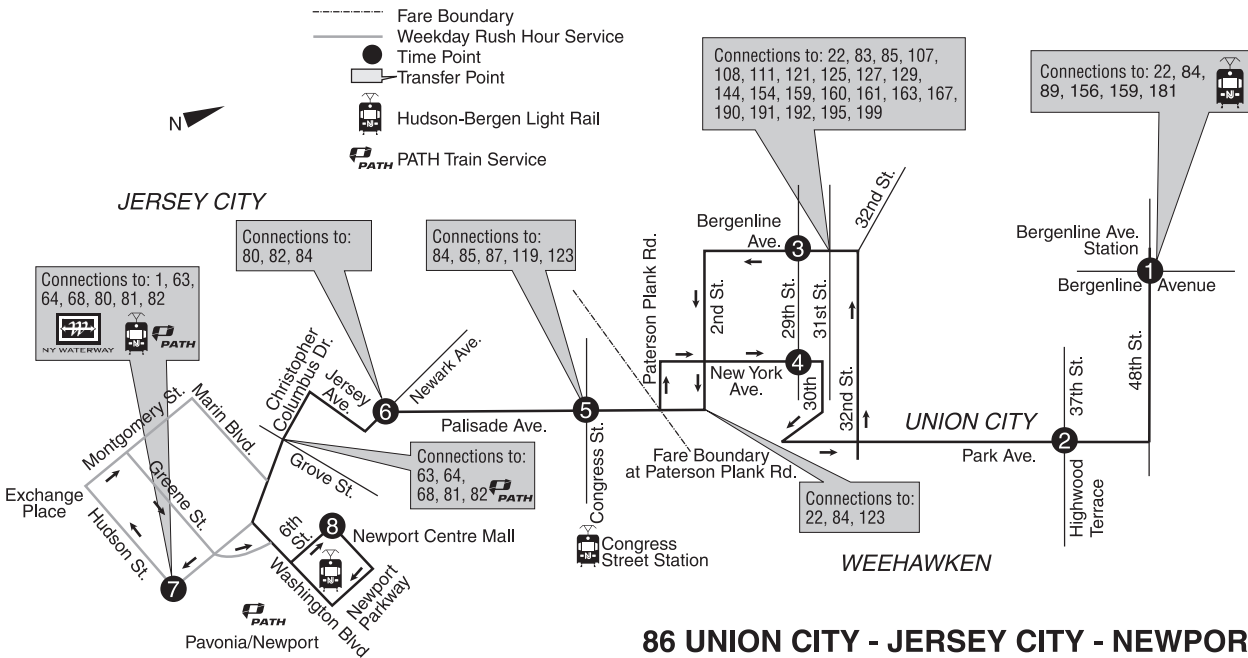

UNION CITY (Bergenline Ave. Station) Bergenline Ave. at 49th St.						
UNION CITY Park Ave. at 37th St.						
UNION CITY Bergenline Ave. at 29th St.						
JERSEY CITY Palisade Ave. at Congress St.						
JERSEY CITY Palisade Ave. at Newark Ave.						
JERSEY CITY Newport Centre Mall						
MAP REFERENCE						
1	2	3	5	6	8	
845	854	901	916	924	935	
950	959	1008	1023	1032	1043	
1055	1104	1113	1128	1137	1148	
1220	1230	1241	1257	106	118	
105	115	126	142	151	203	
210	220	231	247	256	308	
315	325	336	352	401	413	
420	430	441	457	506	518	
525	535	546	602	610	621	
630	638	645	700	708	719	
735	743	750	805	813	824	
840	848	855	910	918	929	

UNION CITY (Bergenline Ave. Station) Bergenline Ave. at 49th St.						
UNION CITY Park Ave. at 37th St.						
UNION CITY Bergenline Ave. at 29th St.						
JERSEY CITY Palisade Ave. at Congress St.						
JERSEY CITY Palisade Ave. at Newark Ave.						
JERSEY CITY Newport Centre Mall						
MAP REFERENCE						
1	2	3	5	6	8	
950	958	1006	1020	1028	1039	
1055	1103	1111	1125	1133	1144	
1200	1209	1217	1232	1241	1253	
105	114	122	137	146	158	
210	219	227	242	251	303	
315	324	332	347	356	408	
420	429	437	452	501	513	
525	534	542	557	606	618	

A.M. - Light face type
P.M. - Bold face type

All trips depart Bergenline Avenue Station from Lane 2

86 UNION CITY - JERSEY CITY - NEWPORT CENTRE MALL