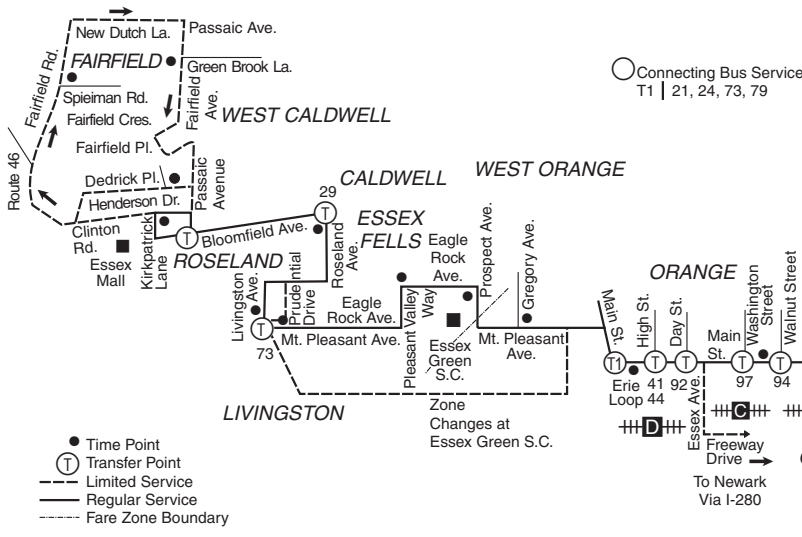

71 NEWARK - WEST CALDWELL

MAP IS NOT TO SCALE

To Newark

Weekdays

WEST CALDWELL-Essex Mall Kirkpatrick Lane at Bloomfield Ave.	FAIRFIELD Fairfield Rd. at Spielman Rd.	FAIRFIELD Passaic Ave. at Green Brook Rd.	WEST CALDWELL Henderson Dr. at Dedrick Pl.	WEST CALDWELL Essex Mall/Clinton Rd. Stop	CALDWELL Bloomfield Ave. at Roseland Ave.	ROSELAND Prudential Campus	ROSELAND North Livingston Ave. at Becker Farm Rd.	LIVINGSTON Mt. Pleasant Ave. at Livingston Ave.	WEST ORANGE Pleasant Valley Way at Eagle Rock Ave.	WEST ORANGE Essex Green Shopping Center	WEST ORANGE Mt. Pleasant Ave. at Gregory Ave.	ORANGE Erie Loop	EAST ORANGE M.L. King Jr. Blvd. at 15th St.	NEWARK - Penn Station Bus Lanes (Raymond Blvd. side)
-	-	-	-	-	602	-	605	610	621	626	629	633	643	655
613	-	-	-	-	619	-	622	627	638	643	646	650	700	712
X 643	-	-	-	-	649	-	652	657	708	713	717	721	-	746
X 710	-	-	-	-	718	-	724	730	741	746	750	754	-	819
X 740	-	-	-	-	748	-	754	800	811	816	820	824	-	849
810	-	-	-	-	818	-	824	830	841	846	850	854	908	920
840	-	-	-	-	848	-	854	900	911	916	920	924	938	950
905	-	-	-	-	913	-	919	925	936	941	945	949	1003	1015
1000	-	-	-	-	1008	-	1012	1018	1029	1034	1038	1042	1056	1108
1100	-	-	-	-	1108	-	1112	1118	1129	1134	1138	1142	1156	1208
1130	-	-	-	-	1138	-	1142	1148	1159	1204	1208	1212	1226	1238
1200	-	-	-	-	1208	-	1212	1218	1229	1234	1238	1242	1256	-
1230	-	-	-	-	1238	-	1242	1248	1259	104	108	112	126	138
135	-	-	-	-	143	-	147	153	204	209	213	217	231	243
200	-	-	-	-	208	-	212	218	229	234	238	242	256	308
223	-	-	-	-	231	-	235	241	252	257	301	305	319	331
-	-	-	-	-	-	-	-	251	302	307	311	315	329	-
236	-	-	239	243	251	-	255	301	312	317	321	325	339	351
Z 303	310	316	322	326	334	341	-	-	-	-	-	350	404	416
305	-	-	308	312	320	-	324	330	341	346	350	354	408	420
325	-	-	-	-	333	-	337	343	354	359	403	407	421	-
332	-	-	335	339	347	-	351	357	408	413	417	421	435	447
344	-	-	347	351	359	-	403	409	420	425	429	433	447	-
S 340	347	353	359	403	411	-	415	421	432	437	441	445	459	511
412	-	-	415	419	427	-	431	437	448	453	457	501	515	527
S 407	414	420	426	430	438	-	442	448	459	504	508	512	526	538
S 417	424	430	436	440	448	-	452	458	509	514	518	522	536	548
S 428	435	441	447	451	459	-	503	509	520	525	529	533	547	559
Z 459	506	512	518	522	530	537	-	-	-	-	-	546	600	612
500	-	-	503	507	515	-	519	525	536	541	545	549	603	615
524	-	-	-	-	532	-	536	542	553	558	602	606	620	-
S 519	526	532	538	542	550	-	554	600	611	616	620	624	636	-
610	-	-	613	617	624	-	628	634	645	650	653	657	709	721
715	-	-	718	722	728	-	732	738	749	754	757	801	813	825
845	-	-	-	-	851	-	855	901	912	917	920	924	936	-
950	-	-	953	957	1003	-	1007	1013	1024	1029	1032	1036	1048	-
C 1057	-	-	-	-	1103	-	1107	1113	1124	1129	1132	1136	1148	-

C - Trip holds at Erie Loop for connection to No. 21 Line.

X - Trips operate via I-280 University Ave - and Raymond Blvd.

S - Trip returns to Essex Mall approximately 23 minutes after its original departure. Passengers from Essex Mall traveling toward Newark who do not wish to ride through the Fairfield Loop may board the bus at the second Essex Mall stop on Clinton Rd. at the