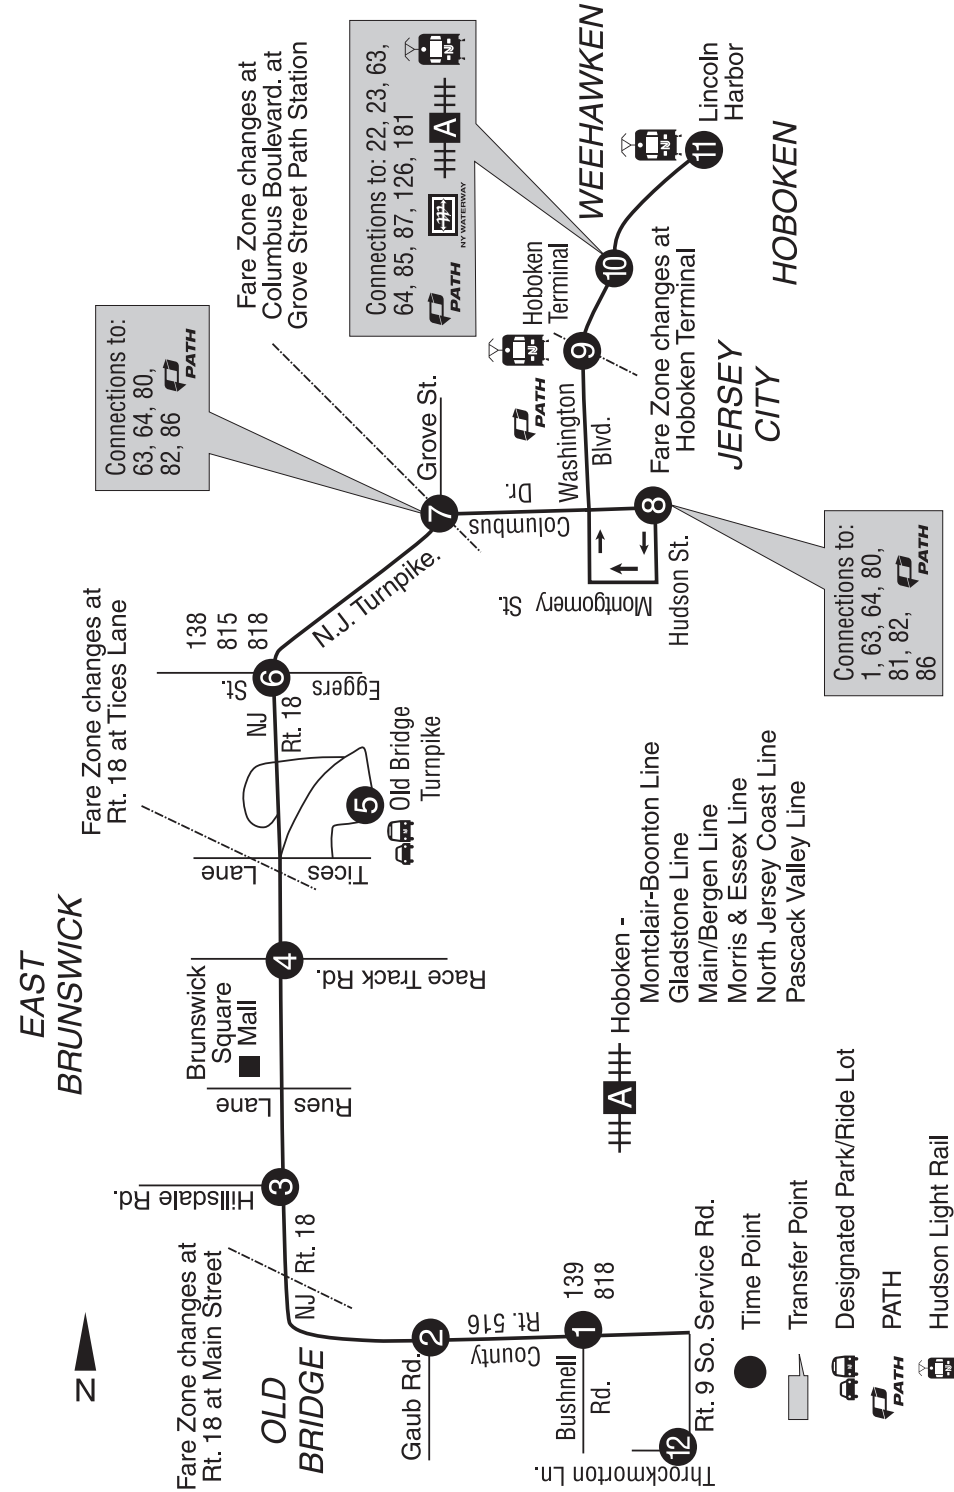

njtransit.com

CUSTOMER SERVICE STARS
Someone make your trip better?
Tell us who. NJTRANSIT.COM/STARS

**To Weehawken
Weekdays**

	OLD BRIDGE RT-516 at Bushnell Rd.	OLD BRIDGE RT-516 at Gaub Rd.	EAST BRUNSWICK NJ 18 at Hillside Rd.	EAST BRUNSWICK RT-18 at Race Track Rd.	EAST BRUNSWICK Transportation Center	EAST BRUNSWICK NJ 18 at Eggers St.	JERSEY CITY (PATH Station) C. Columbus Drive at Grove St.	JERSEY CITY (Exchange Place) C. Columbus Drive at Hudson St.	JERSEY CITY - NEWPORT CENTRE Washington Blvd. at PATH Station	HOBOKEN Hoboken Terminal Lane 6	WEEHAWKEN Lincoln Harbor
MAP REFERENCE											
	1	2	3	4	5	6	7	8	9	10	11
	552	554	559	603	609	613	700L	703L	710L	715L	723
	610	612	617	621	627	631	718	721	728	733	741
	622	624	629	633	639	643	730	733	740	745	753
	633	635	640	644	650	654	741L	744L	751L	756L	804
	643	645	650	654	700	704	751L	754L	801L	806L	814
	650	652	657	701	707	711	758L	801L	808L	813L	821
	700	702	707	711	717	721	808	811	818	823	831
	705	707	712	716	722	726	813L	816L	823L	828L	836
M	712	714	719	723	729	735	822	825	832	837	845
	719	721	726	730	739	747	834	837	844	849	857
	-	-	729	733	742	750	837L	840L	847L	852L	900
	725	727	732	736	745	753	840L	843L	850L	855L	903
	730	732	737	741	750	758	845L	848L	855L	900L	908

L - Time indicated is estimated arrival time - trips may leave earlier than time subject to traffic conditions
M - Trip operates Monday thru Thursday Only

A.M. - Light face type

P.M. - Bold face type

All trips are operated with lift-equipped buses.
NOTE: when traveling into or out of the Port Authority Bus Terminal, please call 1 (973) 275-5555 in advance for the location of an accessible boarding gate.

**68 OLD BRIDGE - EAST BRUNSWICK -
JERSEY CITY - WEEHAWKEN**