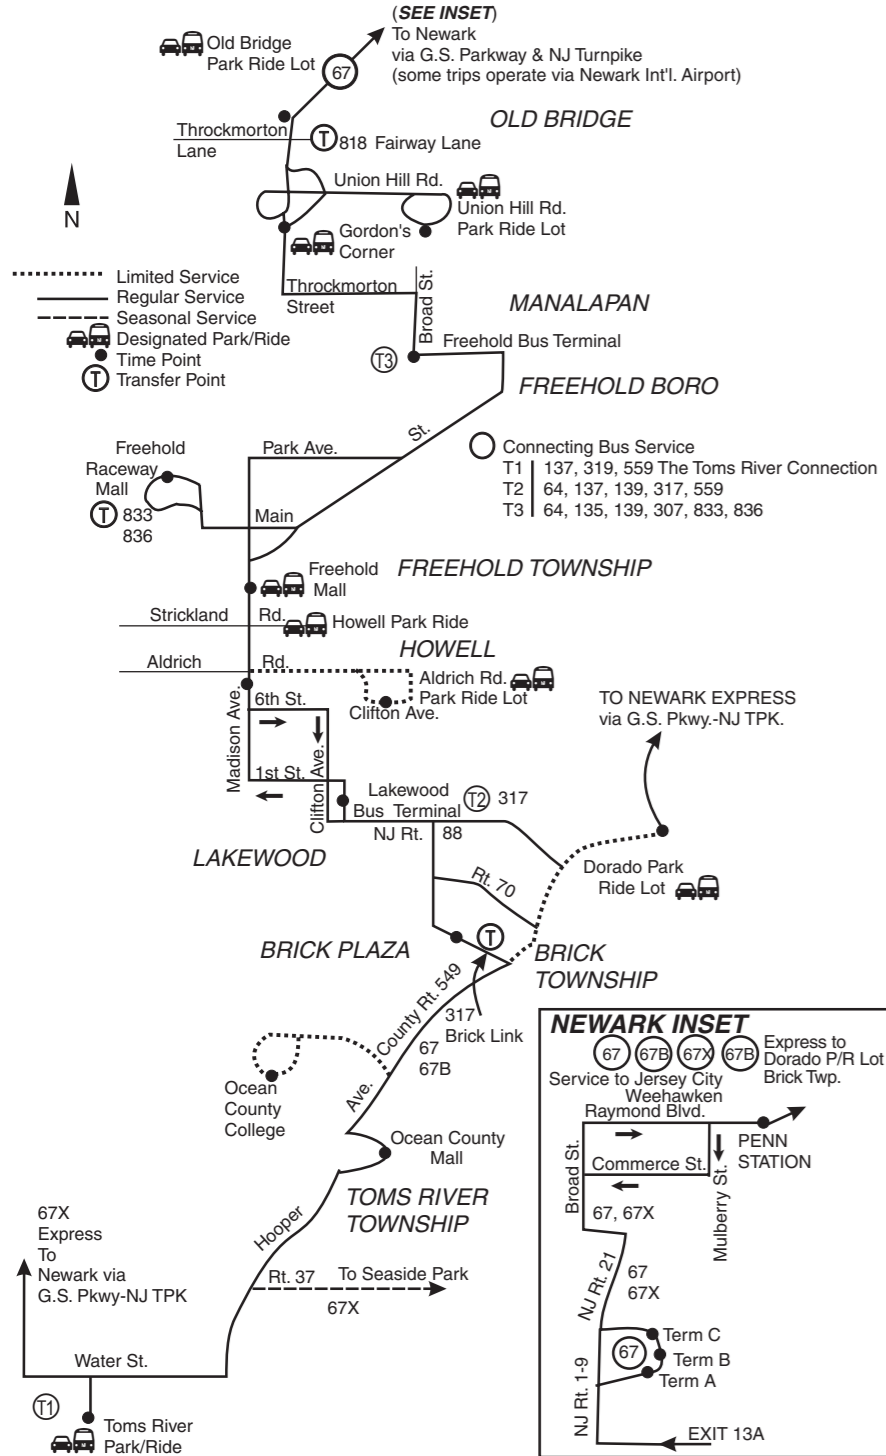

67 TOMS RIVER - LAKEWOOD - NEWARK

Weekdays

	TOMS RIVER Toms River Park & Ride	TOMS RIVER Ocean County Mall	TOMS RIVER Ocean County College	BRICK TOWNSHIP Rt. 549 at Brick Plaza	LAKEWOOD - NJ Transit Bus Terminal 1st Ave. at Lexington Ave.	BRICK TOWNSHIP Dorado (Park & Ride)	HOWELL TWP US 9 at Aldrich Rd.	HOWELL TWP Aldrich Rd. Park & Ride	FREEHOLD TWP Freehold Mall	FREEHOLD TWP Freehold Raceway Mall	FREEHOLD BORO Freehold Center	MAMALAPAN TOWNSHIP US 9 at Gordon's Corner	OLD BRIDGE Old Bridge Park & Ride (Northbound)	NEWARK LIBERTY INTL AIRPORT Terminal A	NEWARK - Penn Station Bus Lanes (Raymond Blvd. side)	JERSEY CITY-PATH Journal Square Transportation Center	WEEHAWKEN Lincoln Harbor
B	543	-	-	603	515 530	-	523 538	525 540	538 553	-	543 558	553 608	615 630	-	703 718	746L	806
	745	-	804	820	841	-	851	-	905	912	919	929	948	1019L	1043	-	-
	951	1002	1013	1028	1049	-	1102	-	1116	1123	1130	1140	1159	1230L	1254	-	-
	1151	1202	1213	1228	1249	-	102	-	116	123	130	140	159	230L	254	-	-
	151	202	213	228	249	-	302	-	316	323	330	340	359	430L	454	-	-
	336	347	358	413	434	-	447	-	501	508	515	525	544	615L	639L	702	-
T	515	-	-	-	-	-	-	-	-	-	-	-	-	-	640L	703	-
	543	554	605	620	641	-	654	-	708	715	722	732	751	822L	846	-	-
	722	733	744	759	820	-	833	-	847	854	901	911	930	1001L	1023	-	-

B - Trip operates via Rt. 549 serving Dorado Park Ride then express to Newark.
L - Trip may leave earlier than time indicated subject to traffic conditions
T - Trip operates express to and from Toms River via Newark signed as 67X

NOTE: WEEKDAYS AFTER 9:30 AM ALL TRIPS TO NEWARK/JERSEY CITY WILL BOARD AND DISCHARGE PASSENGERS AT OLD BRIDGE PARK RIDE LOT AT TICKET OFFICE.

NOTE: TRIPS THAT DO NOT SHOW TIMES AT FREEHOLD RACEWAY MALL WILL NOW MAKE AN ADDITIONAL STOP AT U.S. RT. 9 & FREEHOLD RACEWAY MALL DRIVE TO SERVE FREEHOLD RACEWAY MALL AND OTHER SHOPPING AREAS.

NOTE: Buses stop at Terminals A, B & C in the Bus Lane at Newark Liberty International Airport.

A.M. - Light face type   P.M. - Bold face type

Please...
For the comfort of all, observe these simple rules while riding the bus:

- No smoking.
- No eating or drinking.
- No littering.
- Use headphones if you're listening to a radio.
- Speak softly when using cellular phones.

Smoking is not allowed on buses, in terminals, or on platforms.

NJ Transit Information
Schedule, Fare and Lost & Found
Transit Information, Lost & Found, & Lift Equipped Bus Reservations 1 (973) 275-5555
Text Telephone (TT) 1 (800) 772-2287
Journal Square Transportation Center Information 1 (800) 234-7284
AMTRAK Information 1 (800) 872-7245
NY Waterway Bus/Ferry Information 1 (800) 53-FERRY
Long Island Railroad Information 1 (718) 217-5477
Metro-North Commuter Railroad Information 1 (212) 532-4900
Newark Airport Ground Transportation Information 1 (800) 247-7433
NYC Transit Authority Information (Bus and Subway) 1 (718) 330-1234
PATH Information 1 (800) 234-7284

To Newark/Jersey City