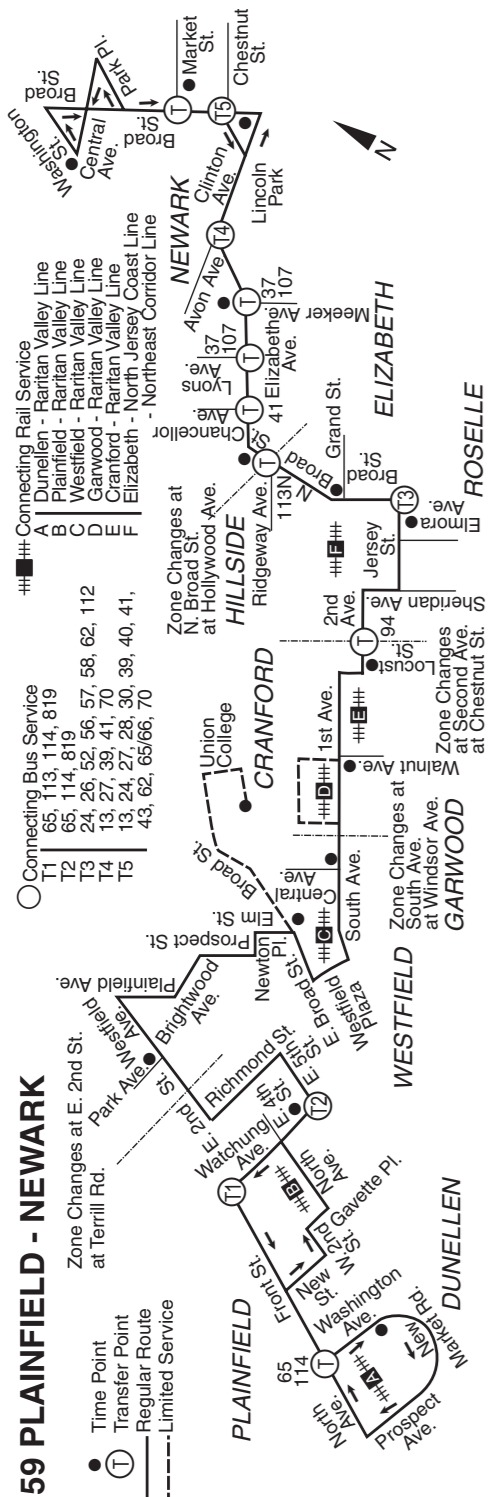

59 PLAINFIELD - NEWARK

Weekdays