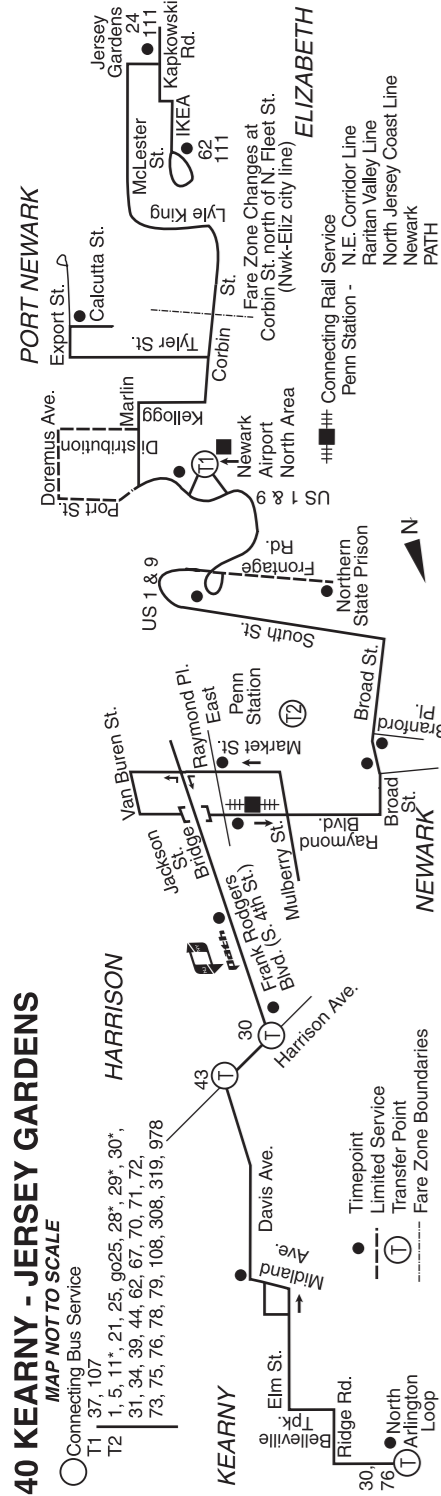

40 KEARNY - JERSEY GARDENS

MAP NOT TO SCALE

Connecting Bus Service

T1 37, 107
T2 1, 5, 11*, 21, 25, 9025, 28*, 29*, 30*, 31, 34, 39, 44, 62, 67, 70, 71, 72, 73, 75, 76, 78, 79, 108, 308, 319, 978

Customer Service Note

Buses make two stops at *Elizabeth Center* at 13A one at IKEA and the other adjacent to Kids World. At Jersey Gardens, the bus stop is in the east side parking area near the Cinema.

Weekdays

NORTH ARLINGTON-LOOP Garden Terrace at Ridge Rd.	KEARNY Davis Ave. at Oakwood Ave.	HARRISON Harrison Ave. at 5th St.	HARRISON PATH Station	NEWARK - Penn Station Raymond Blvd. at Raymond Plaza East	NEWARK Broad St. at Branford Pl./Edison Pl.	NEWARK Frontage Rd. (Sheraton Hotel)	NEWARK Northern State Prison	NEWARK LIBERTY INTL AIRPORT North Area (outer roadway)	NEWARK Doremus Ave. & Port St.	NEWARK Export St. at Calcutta St.	ELIZABETH Ikea Dr. at IKEA	ELIZABETH Jersey Gardens
453	458	508	511	515	519	531	-	533	537	547	-	-
533	538	548	551	555	559	611	-	613	617	627	-	-
548	553	603	608	614	-	-	-	-	-	-	-	-
603	610	622	627	633	640	653	-	655	-	704	719	724
618	625	637	642	648	655	708	-	710	-	-	-	-
630	637	649	654	700	-	-	-	-	-	-	-	-
640	647	659	704	710	-	-	-	-	-	-	-	-
651	658	710	715	721	728	741	-	743	-	752	807	812
703	710	722	727	733	740	753	-	755	759	809	-	-
718	725	737	742	748	755	808	-	810	-	821	836	841
733	740	752	757	803	-	-	-	-	-	-	-	-
748	755	807	812	818	825	838	-	840	844	854	-	-
803	810	822	827	833	840	853	-	855	-	904	915	920
833	840	852	857	903	910	922	-	924	-	934	945	950
903	909	920	923	928	935	947	-	949	-	959	1010	1015
1003	1009	1020	1023	1028	1035	1047	-	1049	-	1059	1110	1115
1103	1109	1120	1123	1128	1135	1147	-	1149	1153	1204	1215	1220
1203	1209	1220	1223	1228	1235	1247	-	1249	-	1259	110	115
103	109	120	123	128	135	147	-	149	-	159	210	215
203	209	220	223	228	235	247	-	249	-	259	310	315
233	239	250	253	258	305	318	-	320	-	330	341	346
258	304	316	320	325	332	345	-	347	-	357	408	413
333	339	351	355	400	407	420	-	422	-	-	428	433
403	409	421	425	430	437	450	-	452	-	502	513	518
433	439	451	455	500	507	520	-	522	-	-	528	533
503	509	521	525	530	537	550	-	552	556	607	618	623
601	607	619	623	628	635	646	-	647	-	656	707	712
711	716	724	726	730	736	747	-	748	-	757	808	813
801	806	814	816	820	826	837	-	838	-	847	858	903
901	906	914	916	920	926	937	-	938	-	947	958	1003
1001	1006	1014	1016	1020	1026	1037	-	1038	-	1047	1058	1103

To Jersey Gardens

Saturdays