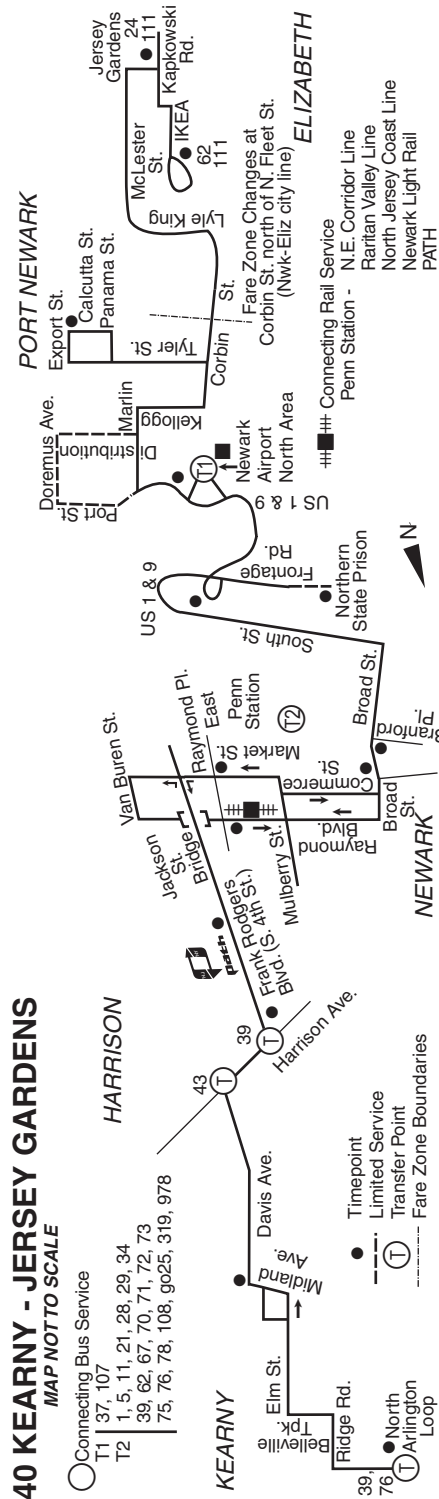

40 KEARNY - JERSEY GARDENS

Customer Service Note
Buses make two stops at *Elizabeth Center at 13A* one at *IKEA* and the other adjacent to *Kids World*. At *Jersey Gardens*, the bus stop is in the east side parking area near the *Cinema*.

Weekdays

NORTH ARLINGTON-LOOP Garden Terrace at Ridge Rd.	KEARNY Davis Ave. at Midland Ave.	HARRISON Harrison Ave. at 5th St.	HARRISON PATH Station	NEWARK - Penn Station Raymond Blvd. at Raymond Plaza East	NEWARK Broad St. at Bramford Pl./Edison Pl.	NEWARK Frontage Rd. (Sheraton Hotel)	NEWARK Northern State Prison	NEWARK LIBERTY INTL AIRPORT North Area (outer roadway)	NEWARK Doremus Ave. & Port St.	NEWARK Export St. at Calcutta St.	ELIZABETH Ikea Dr. at IKEA	ELIZABETH Jersey Gardens
453	458	508	511	515	519	531	-	533	537	547	-	-
533	538	548	551	555	559	611	-	613	617	627	-	-
548	553	603	608	614	-	-	-	-	-	-	-	-
603	610	622	627	633	640	653	-	655	-	704	719	724
623	630	642	647	653	700	713	715	717	721	731	-	-
630	637	649	654	700	-	-	-	-	-	-	-	-
640	647	659	704	710	-	-	-	-	-	-	-	-
648	655	707	712	718	725	738	-	740	-	749	804	809
703	710	722	727	733	740	753	-	755	759	809	-	-
718	725	737	742	748	755	808	810	812	-	821	836	841
733	740	752	757	803	-	-	-	-	-	-	-	-
748	755	807	812	818	825	838	-	840	844	854	-	-
803	810	822	827	833	840	853	-	855	-	904	915	920
833	840	852	857	903	910	922	-	924	-	934	945	950
903	909	920	923	928	935	947	-	949	-	959	1010	1015
1003	1009	1020	1023	1028	1035	1047	-	1049	-	1059	1110	1115
1103	1109	1120	1123	1128	1135	1147	-	1149	1153	1204	1215	1220
1203	1209	1220	1223	1228	1235	1247	-	1249	-	1259	110	115
103	109	120	123	128	135	147	-	149	-	159	210	215
203	209	220	223	228	235	247	-	249	-	259	310	315
233	239	250	253	258	305	318	-	320	-	330	341	346
258	304	316	320	325	332	345	-	347	-	357	408	413
333	339	351	355	400	407	420	-	422	-	428	433	438
403	409	421	425	430	437	450	-	452	-	502	513	518
433	439	451	455	500	507	520	-	522	-	528	533	538
503	509	521	525	530	537	550	-	552	556	607	618	623
601	607	619	623	628	635	646	-	647	-	656	707	712
711	716	724	726	730	736	747	-	748	-	757	808	813
801	806	814	816	820	826	837	-	838	-	847	858	903
901	906	914	916	920	926	937	-	938	-	947	958	1003
1001	1006	1014	1016	1020	1026	1037	-	1038	-	1047	1058	1103

To Jersey Gardens

Saturdays