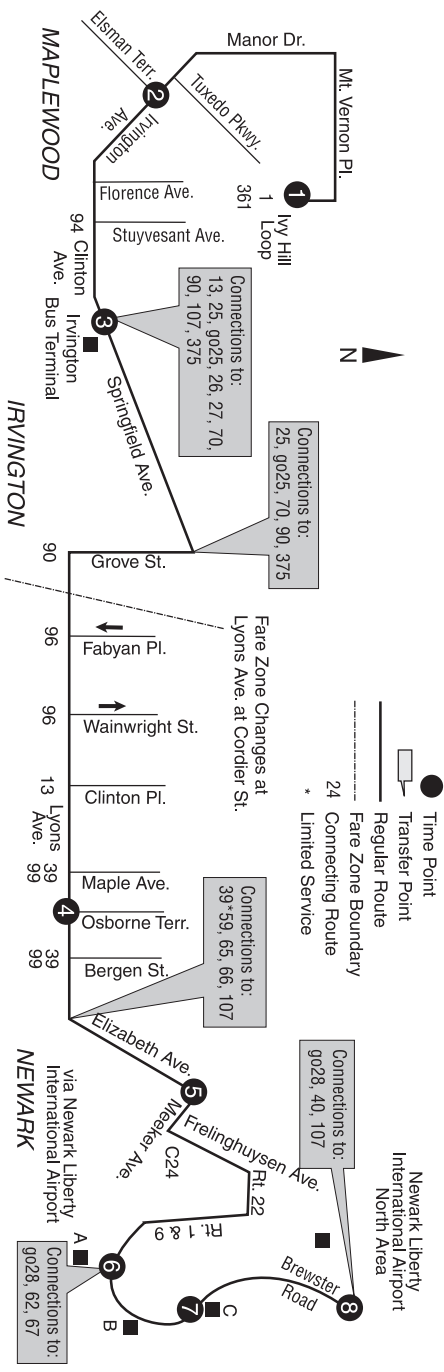

P.M. - Bold face type

No. 37 WEEKDAYS ONLY
Service will operate on Brewster Road in both directions. North Area passengers wishing to transfer to Nos. 40 or 107 must use bus stop located on outer roadway.

CUSTOMER SERVICE NOTE
For additional late night service between Ivy Hill and Newark Liberty International Airport, see the No. 107 Irvington - New York timetable.

with service to

- MAPLEWOOD
- IRVINGTON
  Bus Terminal
- NEWARK
  Beth Israel Hospital
  Newark Liberty Intl Airport

and intermediate stops

CUSTOMER SERVICE **STARS**
Someone make your trip better?
Tell us who. NJTRANSIT.COM/STARS