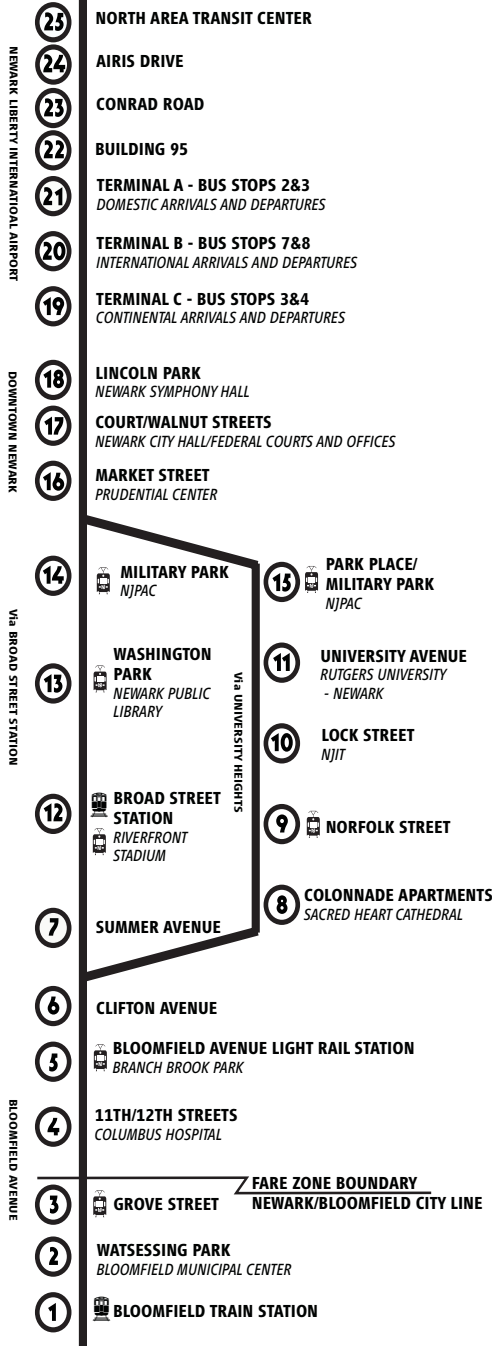

To Bloomfield Train Station

Weekdays

	NEWARK AIRPORT North Area Transit Center	NEWARK AIRPORT Terminal A Bus Stops 2&3	NEWARK AIRPORT Terminal C - Bus Stops 3&4	NEWARK Broad St. at Market St.	NEWARK Broad Street Station - NJT Rail	NEWARK Lock Street - University Hts.	NEWARK Bloomfield Ave. Lt. Rail Sta.	BLOOMFIELD Train Station - NJT Rail
	MAP REFERENCE							
VIA	25	21	19	16	12	10	5	1
Broad St. Station	421	428	431	440	445	—	452	502
University Heights	437	444	447	456	—	501	508	518
	then every 15 minutes until			then every 30 minutes until		then every 15 minutes until		
Broad St. Station	728	735	738	752	759	—	809	820
University Heights	740	747	750	804	—	811	821	832
	then every 10 minutes until			then every 20 minutes until		then every 10 minutes until		
University Heights	939	946	949	1000	—	1006	1014	1025
Broad St. Station	947	954	957	1008	1014	—	1022	1033
	then every 15 minutes until			then every 30 minutes until		then every 15 minutes until		
University Heights	433	440	443	457	—	504	514	526
Broad St. Station	442	449	452	506	513	—	522	534
	then every 10 minutes until			then every 20 minutes until		then every 10 minutes until		
University Heights	739	746	749	759	—	805	813	834
Broad St. Station	752	759	802	812	818	—	826	837
	then every 15 minutes until			then every 30 minutes until		then every 15 minutes until		
University Heights	137	144	147	156	—	201	208	218
Broad St. Station	151	158	201	210	215	—	222	232

Saturdays/Sundays