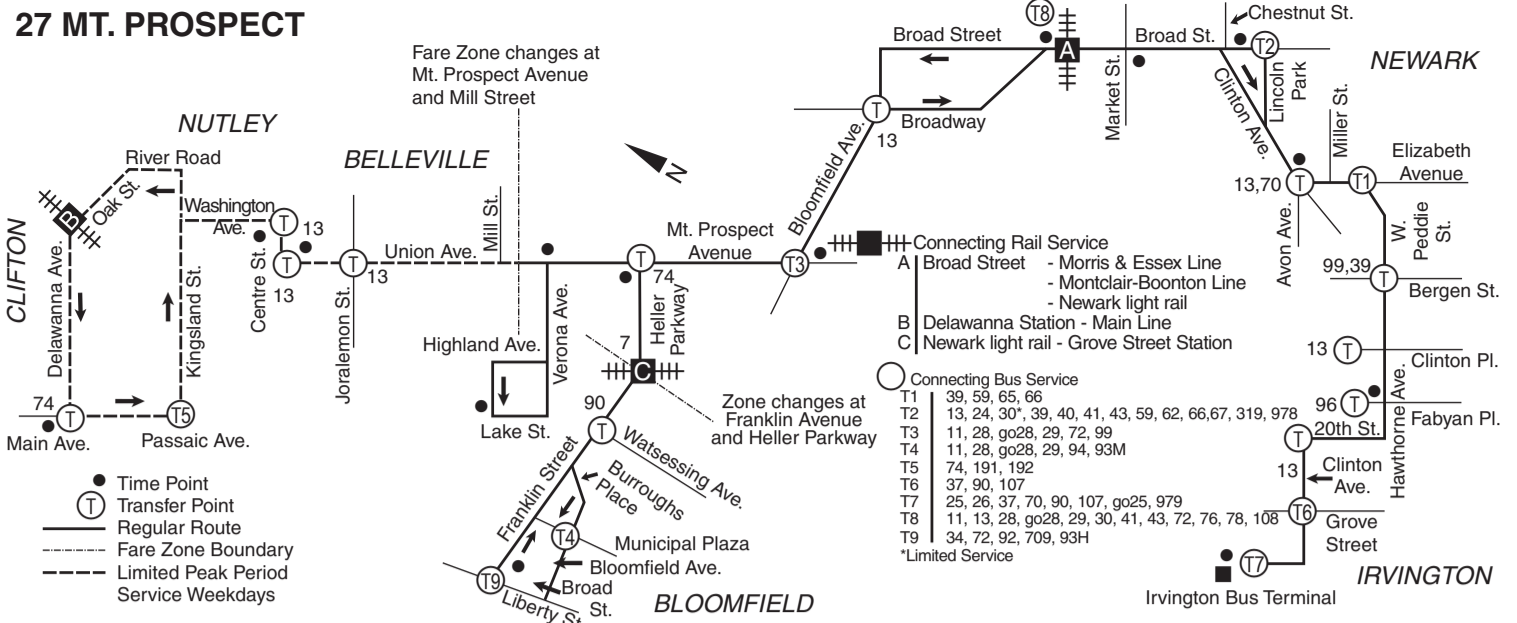

27 MT. PROSPECT

To Bloomfield-Clifton

Weekdays