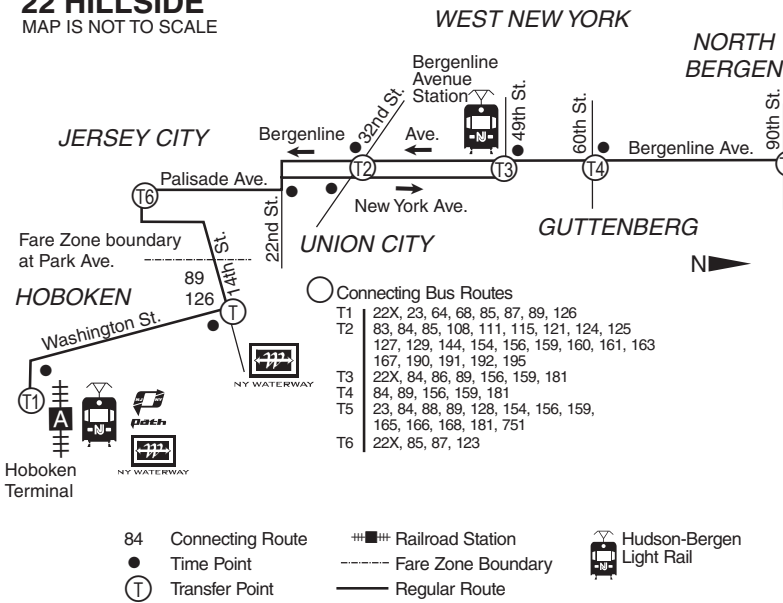

**22 HILLSIDE**  
MAP IS NOT TO SCALE

**22X UNION CITY - HOBOKEN EXPRESS**  
MAP IS NOT TO SCALE

**To Hoboken**

**Weekdays**

**Saturdays**

**Sundays**

	NORTH BERGEN (Nungessers) Bergenline Ave. at 90th St.	WEST NEW YORK Bergenline Ave. at 60th St.	UNION CITY (Bergenline Ave. Station) Bergenline Ave. at 49th St.	UNION CITY Bergenline Ave. at 32nd St.	UNION CITY Bergenline Ave. at 23rd St.	JERSEY CITY Congress St. at Palisade Ave.	HOBOKEN 14th St. at Washington St.	HOBOKEN Hoboken Terminal
X	6:00	6:10	6:14	6:21	6:25	6:41	6:38	6:48
	-	-	6:30	6:37	6:41	-	-	7:03
	6:20	6:30	6:34	6:41	6:45	-	7:00	7:13
	6:40	6:50	6:55	7:03	7:08	-	7:23	7:36
X	-	-	7:00	7:08	7:13	7:23	-	7:38
	7:00	7:12	7:17	7:25	7:30	-	7:45	7:58
X	-	-	7:30	7:38	7:43	7:53	-	8:08
	7:20	7:32	7:37	7:45	7:50	-	8:05	8:18
	7:40	7:52	7:57	8:05	8:10	-	8:25	8:38
X	-	-	8:00	8:08	8:13	8:23	-	8:38
	8:00	8:12	8:17	8:25	8:30	-	8:45	8:58
	8:20	8:32	8:37	8:45	8:50	-	9:05	9:18
	8:40	8:52	8:57	9:05	9:10	-	9:25	9:38
	9:10	9:22	9:27	9:35	9:40	-	9:55	10:08
	9:40	9:52	9:57	10:05	10:09	-	10:23	10:35
	10:10	10:21	10:26	10:35	10:39	-	10:53	11:05
	10:40	10:51	10:56	11:05	11:09	-	11:23	11:35
	-	-	-	-	-	-	-	P.M.
	11:10	11:21	11:26	11:35	11:39	-	11:53	12:05
	-	-	-	P.M.	P.M.	-	P.M.	-
	11:40	11:51	11:56	12:05	12:09	-	12:23	12:35
	P.M.	P.M.	P.M.	-	-	-	-	-
	12:10	12:21	12:26	12:35	12:39	-	12:53	1:05
	12:40	12:51	12:56	1:05	1:09	-	1:23	1:35
	1:10	1:21	1:26	1:35	1:39	-	1:53	2:05
	1:40	1:51	1:56	2:05	2:09	-	2:23	2:35
	2:10	2:21	2:26	2:35	2:39	-	2:53	3:05
	2:40	2:51	2:56	3:05	3:09	-	3:23	3:35
	3:10	3:21	3:26	3:35	3:40	-	3:55	4:08
	3:40	3:52	3:57	4:07	4:12	-	4:27	4:40
	4:10	4:22	4:27	4:37	4:42	-	4:57	5:10
	4:40	4:52	4:57	5:07	5:12	-	5:27	5:40
	5:10	5:22	5:27	5:37	5:42	-	5:57	6:10
	5:40	5:52	5:57	6:07	6:12	-	6:27	6:40
	6:10	6:22	6:27	6:37	6:42	-	6:57	7:10
	6:40	6:52	6:57	7:07	7:11	-	7:24	7:35
	7:10	7:20	7:24	7:32	7:36	-	7:49	8:00
	8:10	8:20	8:24	8:32	8:36	-	8:49	9:00
	9:10	9:20	9:24	9:32	9:36	-	9:47	9:57
	10:10	10:19	10:22	10:27	10:31	-	10:42	10:52