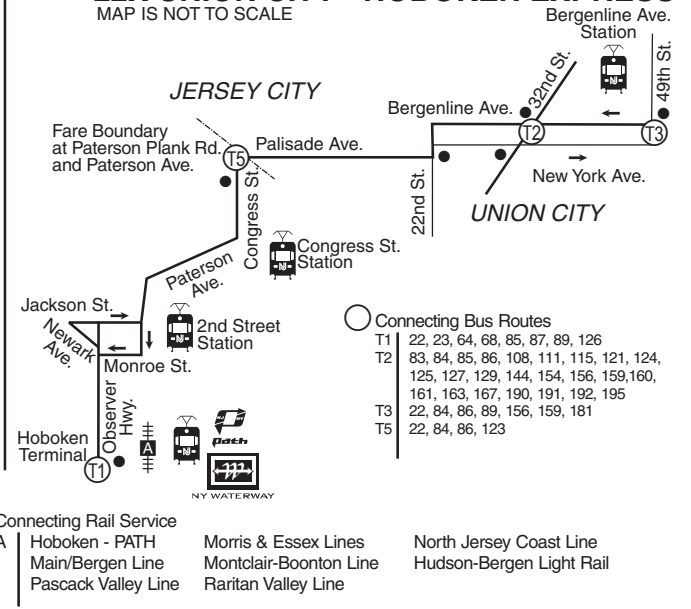

**22 HILLSIDE**  
MAP IS NOT TO SCALE

**22X UNION CITY - HOBOKEN EXPRESS**  
MAP IS NOT TO SCALE

**To Hoboken**

**Weekdays**

**Saturdays**

**Sundays**

	NORTH BERGEN (Nungessers) Bergenline Ave. at 90th St.	WEST NEW YORK Bergenline Ave. at 60th St.	UNION CITY (Bergenline Ave. Station) Bergenline Ave. at 49th St.	UNION CITY Bergenline Ave. at 32nd St.	UNION CITY Bergenline Ave. at 23rd St.	JERSEY CITY Congress St. at Palisade Ave.	HOBOKEN 14th St. at Washington St.	HOBOKEN Hoboken Terminal
X	6:00	6:10	6:14	6:21	6:25	6:41	6:38	6:48
	-	-	6:30	6:37	6:41	-	-	7:03
	6:20	6:30	6:34	6:41	6:45	-	7:00	7:13
	6:40	6:50	6:55	7:03	7:08	-	7:23	7:36
X	-	-	7:00	7:08	7:13	7:23	-	7:38
	7:00	7:12	7:17	7:25	7:30	-	7:45	7:58
X	-	-	7:30	7:38	7:43	7:53	-	8:08
	7:20	7:32	7:37	7:45	7:50	-	8:05	8:18
	7:40	7:52	7:57	8:05	8:10	-	8:25	8:38
X	-	-	8:00	8:08	8:13	8:23	-	8:38
	8:00	8:12	8:17	8:25	8:30	-	8:45	8:58
	8:20	8:32	8:37	8:45	8:50	-	9:05	9:18
	8:40	8:52	8:57	9:05	9:10	-	9:25	9:38
	9:10	9:22	9:27	9:35	9:40	-	9:55	10:08
	9:40	9:52	9:57	10:05	10:09	-	10:23	10:35
	10:10	10:21	10:26	10:35	10:39	-	10:53	11:05
	10:40	10:51	10:56	11:05	11:09	-	11:23	11:35
	-	-	-	-	-	-	-	P.M.
	11:10	11:21	11:26	11:35	11:39	-	11:53	12:05
	-	-	-	P.M.	P.M.	-	P.M.	-
	11:40	11:51	11:56	12:05	12:09	-	12:23	12:35
	P.M.	P.M.	P.M.	-	-	-	-	-
	12:10	12:21	12:26	12:35	12:39	-	12:53	1:05
	12:40	12:51	12:56	1:05	1:09	-	1:23	1:35
	1:10	1:21	1:26	1:35	1:39	-	1:53	2:05
	1:40	1:51	1:56	2:05	2:09	-	2:23	2:35
	2:10	2:21	2:26	2:35	2:39	-	2:53	3:05
	2:40	2:51	2:56	3:05	3:09	-	3:23	3:35
	3:10	3:21	3:26	3:35	3:40	-	3:55	4:08
	3:40	3:52	3:57	4:07	4:12	-	4:27	4:40
	4:10	4:22	4:27	4:37	4:42	-	4:57	5:10
	4:40	4:52	4:57	5:07	5:12	-	5:27	5:40
	5:10	5:22	5:27	5:37	5:42	-	5:57	6:10
	5:40	5:52	5:57	6:07	6:12	-	6:27	6:40
	6:10	6:22	6:27	6:37	6:42	-	6:57	7:10
	6:40	6:52	6:57	7:07	7:11	-	7:24	7:35
	7:10	7:20	7:24	7:32	7:36	-	7:49	8:00
	8:10	8:20	8:24	8:32	8:36	-	8:49	9:00
	9:10	9:20	9:24	9:32	9:36	-	9:47	9:57
	10:10	10:19	10:22	10:27	10:31	-	10:42	10:52