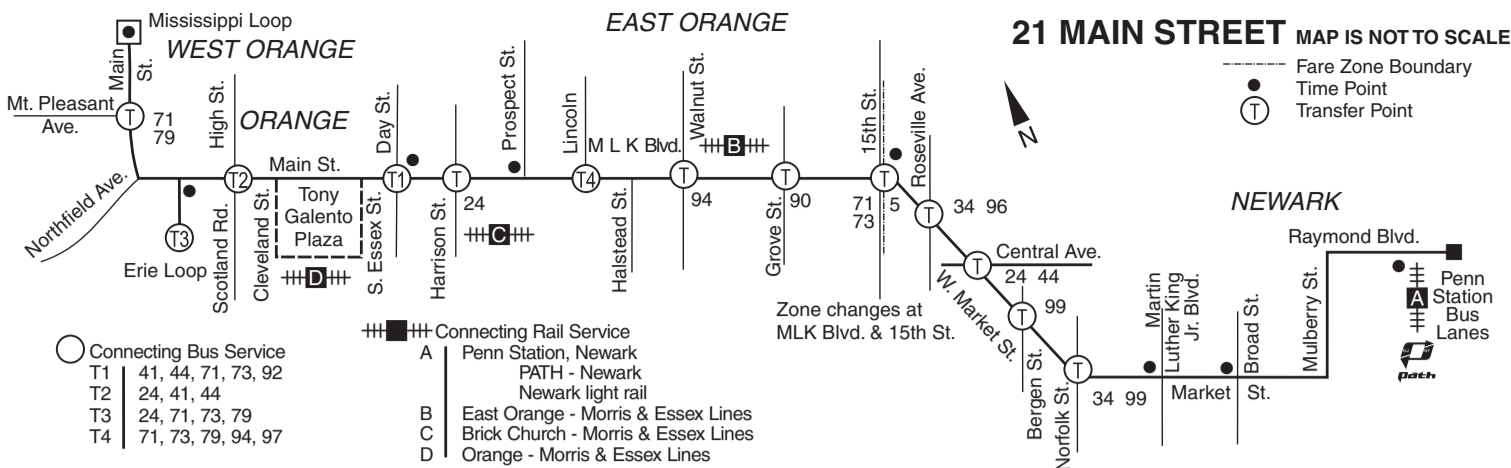

To Newark

Weekdays

Saturdays

Sundays