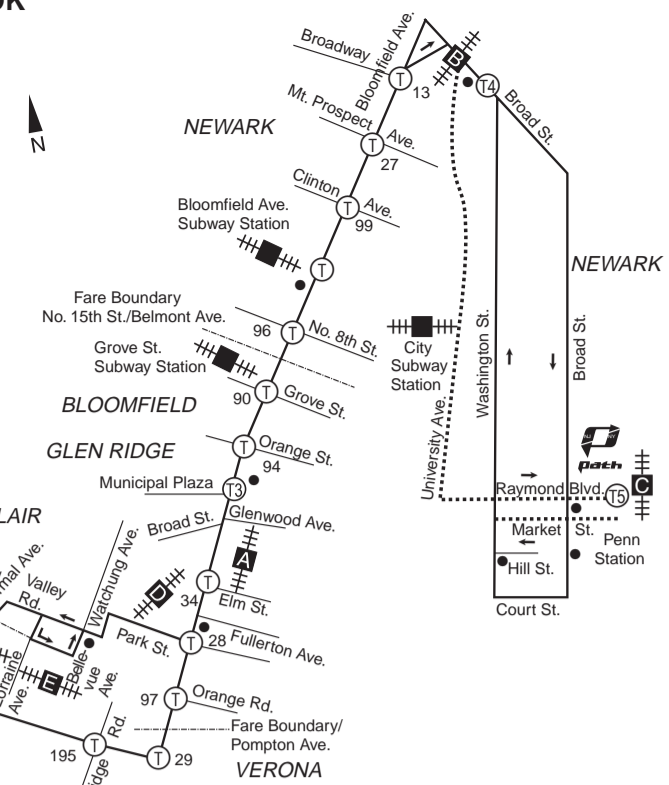

11 NEWARK - WILLOWBROOK 28 NEWARK - MONTCLAIR STATE - WILLOWBROOK

MAP IS NOT TO SCALE

To Newark

Weekdays