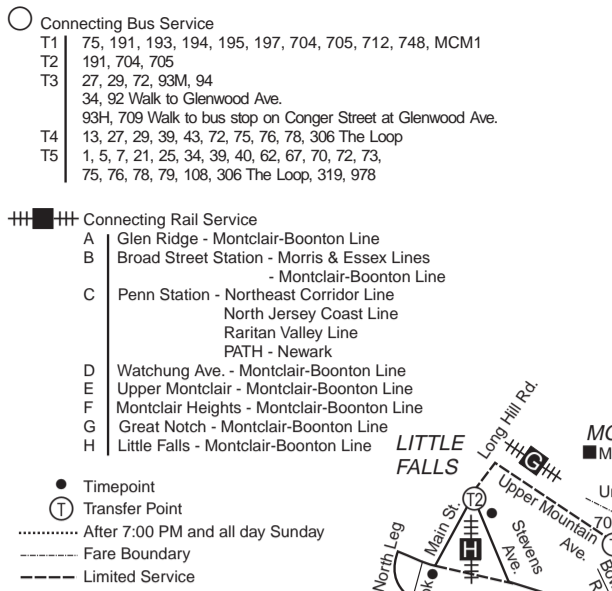

11 NEWARK - WILLOWBROOK 28 NEWARK - MONTCLAIR STATE - WILLOWBROOK

MAP IS NOT TO SCALE

To Newark

Weekdays