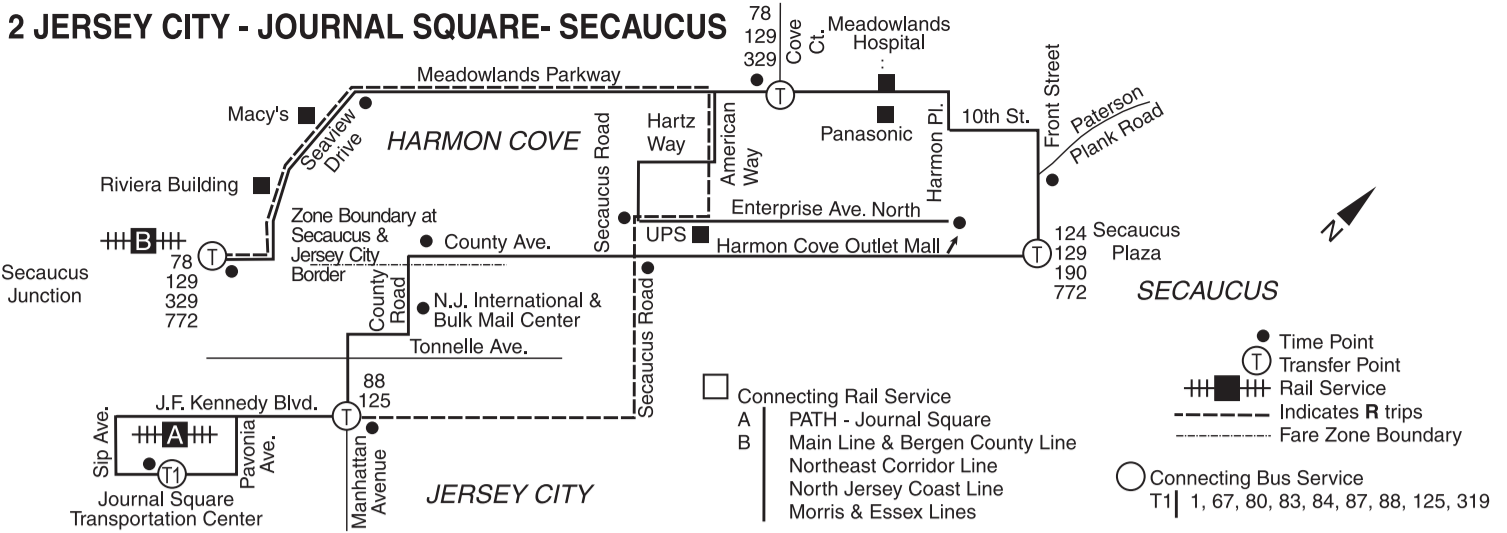

2 JERSEY CITY - JOURNAL SQUARE- SECAUCUS

To Secaucus

Weekdays