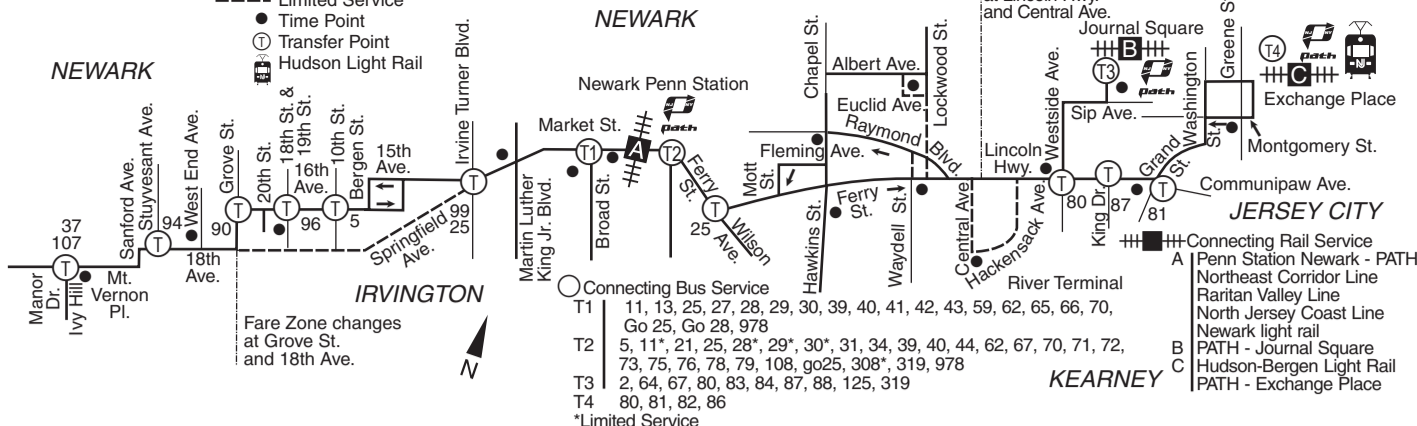

1 NEWARK

To Jersey City

Weekdays

Saturdays