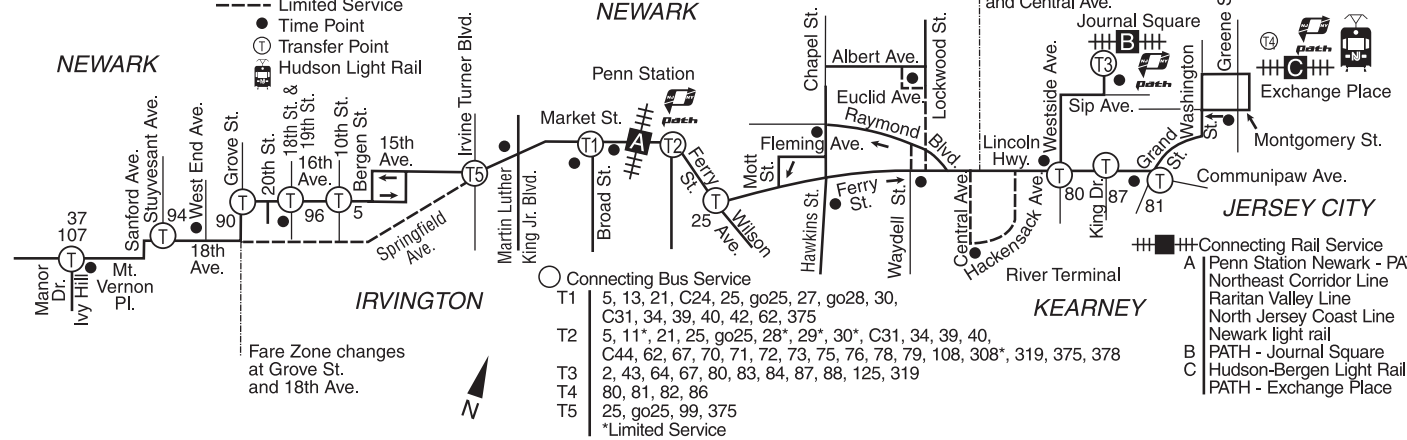

## 361

Effective: April 3, 2010  
Revised: June 2010

Serving: Newark

Penn Station  
Essex County Courthouse  
Irvington  
Kearny  
Jersey City  
Journal Square  
Exchange Place

Departs: Jersey City  
Journal Square Transportation Center  
Platform C2  
After 11:00 PM All Service Departs  
from Platform B2

### To Newark

# 1 NEWARK

## To Jersey City