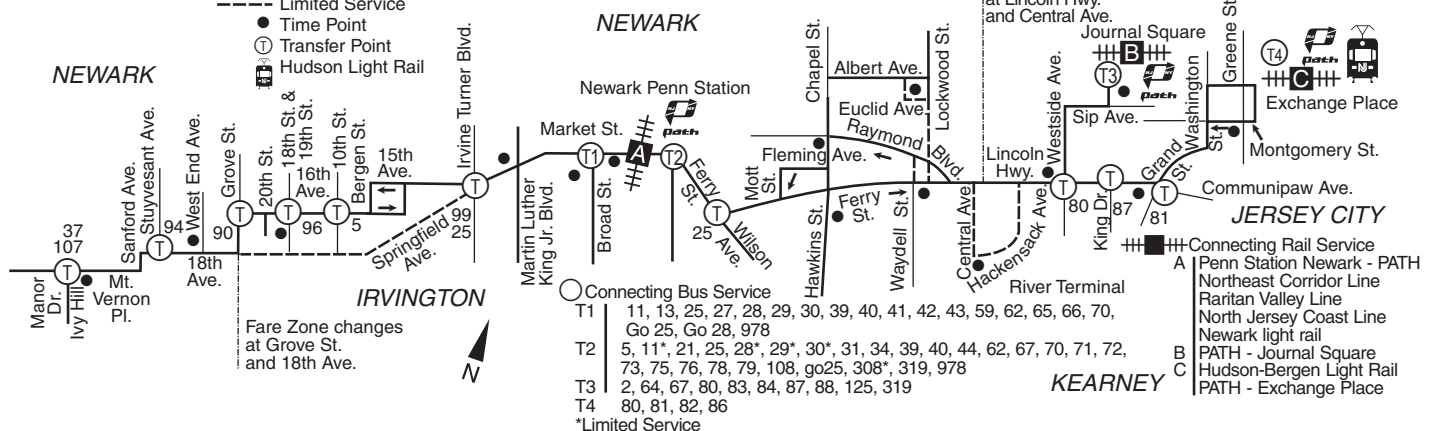

1 NEWARK

To Jersey City

Weekdays