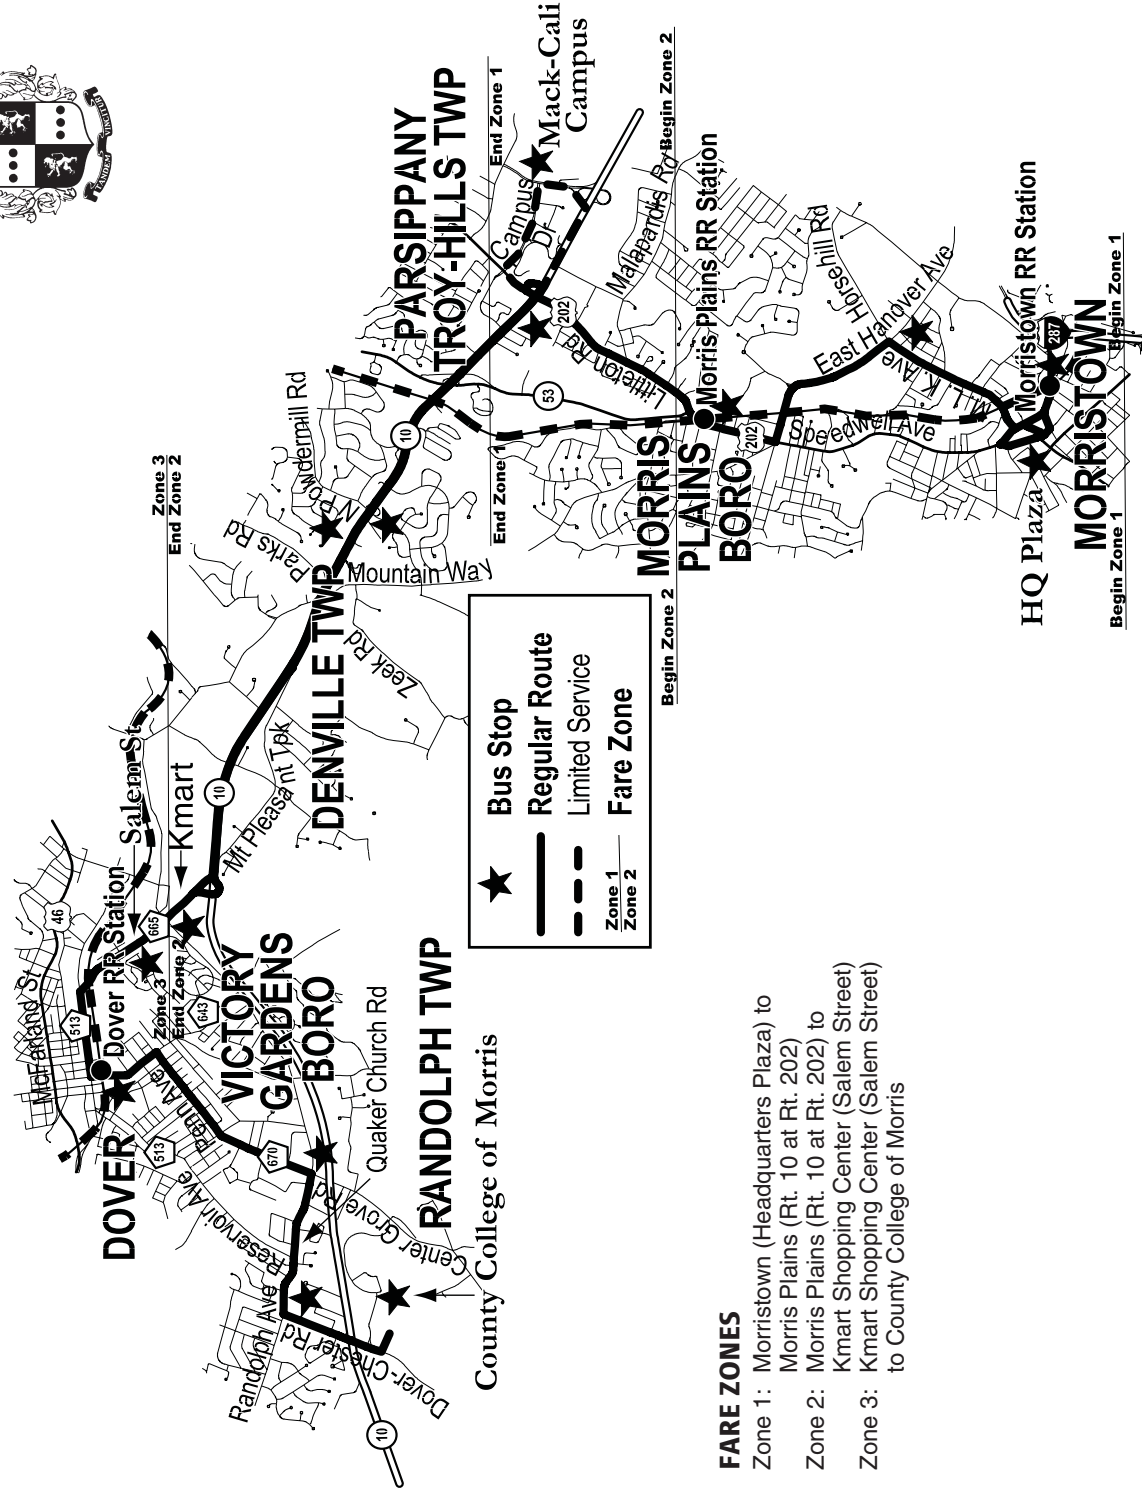

FARE ZONES

- Zone 1: Morristown (Headquarters Plaza) to Morris Plains (Rt. 10 at Rt. 202)
- Zone 2: Morris Plains (Rt. 10 at Rt. 202) to Kmart Shopping Center (Salem Street) to Kmart Shopping Center (Salem Street) to County College of Morris
- Zone 3: Morris Plains (Rt. 10 at Rt. 202) to Mack-Cali Campus

**To Randolph (County College of Morris)
Weekdays**

MORRISTOWN Morris St. at Elm St. (NJT Rail Station)	MORRISTOWN Speedwell Ave. at Headquarters Plaza	MORRIS TWP. Martin Luther King Ave. at E. Hanover Ave.	MORRIS PLAINS Speedwell Ave. at Allen Pl. (NJT Rail Station)	MORRIS PLAINS Rt. 10 at Rt. 202	PARSIPPANY-TROY HILLS Dryden Way (Mack-Cali Campus)	PARSIPPANY-TROY HILLS Rt. 10 at Powder Mill Rd.	RANDOLPH Kmart Shopping Center	VICTORY GARDENS Salem St. (Municipal Building)	DOVER Blackwell St. at Bergen St. (NJT Rail Station)	RANDOLPH Center Grove Rd. at Quaker Church Rd.	RANDOLPH Quaker Church Rd. at Dover- Chester Rd.	RANDOLPH County College of Morris (Student Activities Center)
A.M. 6.35	A.M. 6.39	A.M. 6.44	A.M. 6.48	A.M. 6.53	A.M. -	A.M. 6.57	A.M. -	A.M. 7.03	A.M. 7.06	A.M. 7.13	A.M. 7.16	A.M. 7.19
-	7.34	7.40	7.45	7.49	7.53	7.59	-	8.05	8.08	8.15	8.18	8.21
8.26	8.30	8.35	8.39	8.42	8.51	8.59	9.06	9.08	9.11	9.17	9.20	9.23
9.30	9.34	9.39	9.43	9.46	-	9.50	9.57	9.59	10.02	10.09	10.12	10.15
10.30	10.34	10.39	10.43	10.46	-	10.55	11.02	11.04	11.07	11.14	11.17	11.20
-	-	-	-	-	-	-	-	-	P.M.	P.M.	P.M.	P.M.
11.30	11.34	11.39	11.43	11.46	-	11.50	11.57	11.59	12.02	12.09	12.12	12.15
P.M.	P.M.	P.M.	P.M.	P.M.	-	P.M.	P.M.	P.M.	-	-	-	-
12.30	12.34	12.39	12.43	12.46	-	12.55	1.02	1.04	1.07	1.14	1.17	1.20
1.30	1.34	1.39	1.43	1.46	-	1.50	1.57	1.59	2.02	2.09	2.12	2.15
2.30	2.34	2.39	2.43	2.46	-	2.55	3.02	3.04	3.07	3.14	3.17	3.20
-	-	-	-	-	P.M.	-	-	-	-	-	-	-
3.40	3.44	3.49	3.53	3.56	4.05	4.10	4.17	4.19	4.22	4.31	4.34	4.37
4.40	4.44	4.49	4.55	4.59	5.03	5.09	5.18	5.20	5.23	5.30	5.33	5.36
-	5.46	5.52	5.57	6.00	-	6.04	6.11	6.14	6.17	6.23	6.26	6.29

TRANSFERS

- Morristown – Morris St. at RR Station: MCM 1, NJT Rail Morristown Line; Colonial Coach 76
- Morristown - Headquarters Plaza on Speedwell Ave.: MCM 1, 3, 10; Colonial Coach 76, 77; Community Coach 77
- Morris Twp - Martin Luther King Ave. at E. Hanover Ave.: Colonial Coach 77
- Morris Plains - RR Station on Speedwell Ave.: MCM 10; NJT Rail Morristown Line
- Morris Plains – Rt. 10 at Rt. 202: MCM 10
- Parsippany - Mack Cali Campus at Dryden Way: MCM 1
- Dover - Blackwell St. at Bergen St. (RR Station): MCM 10; NJT Rail Morristown Line, NJT Rail Montclair-Boonton Line

Service on this line is subsidized in part by the Morris County Board of Chosen Freeholders.