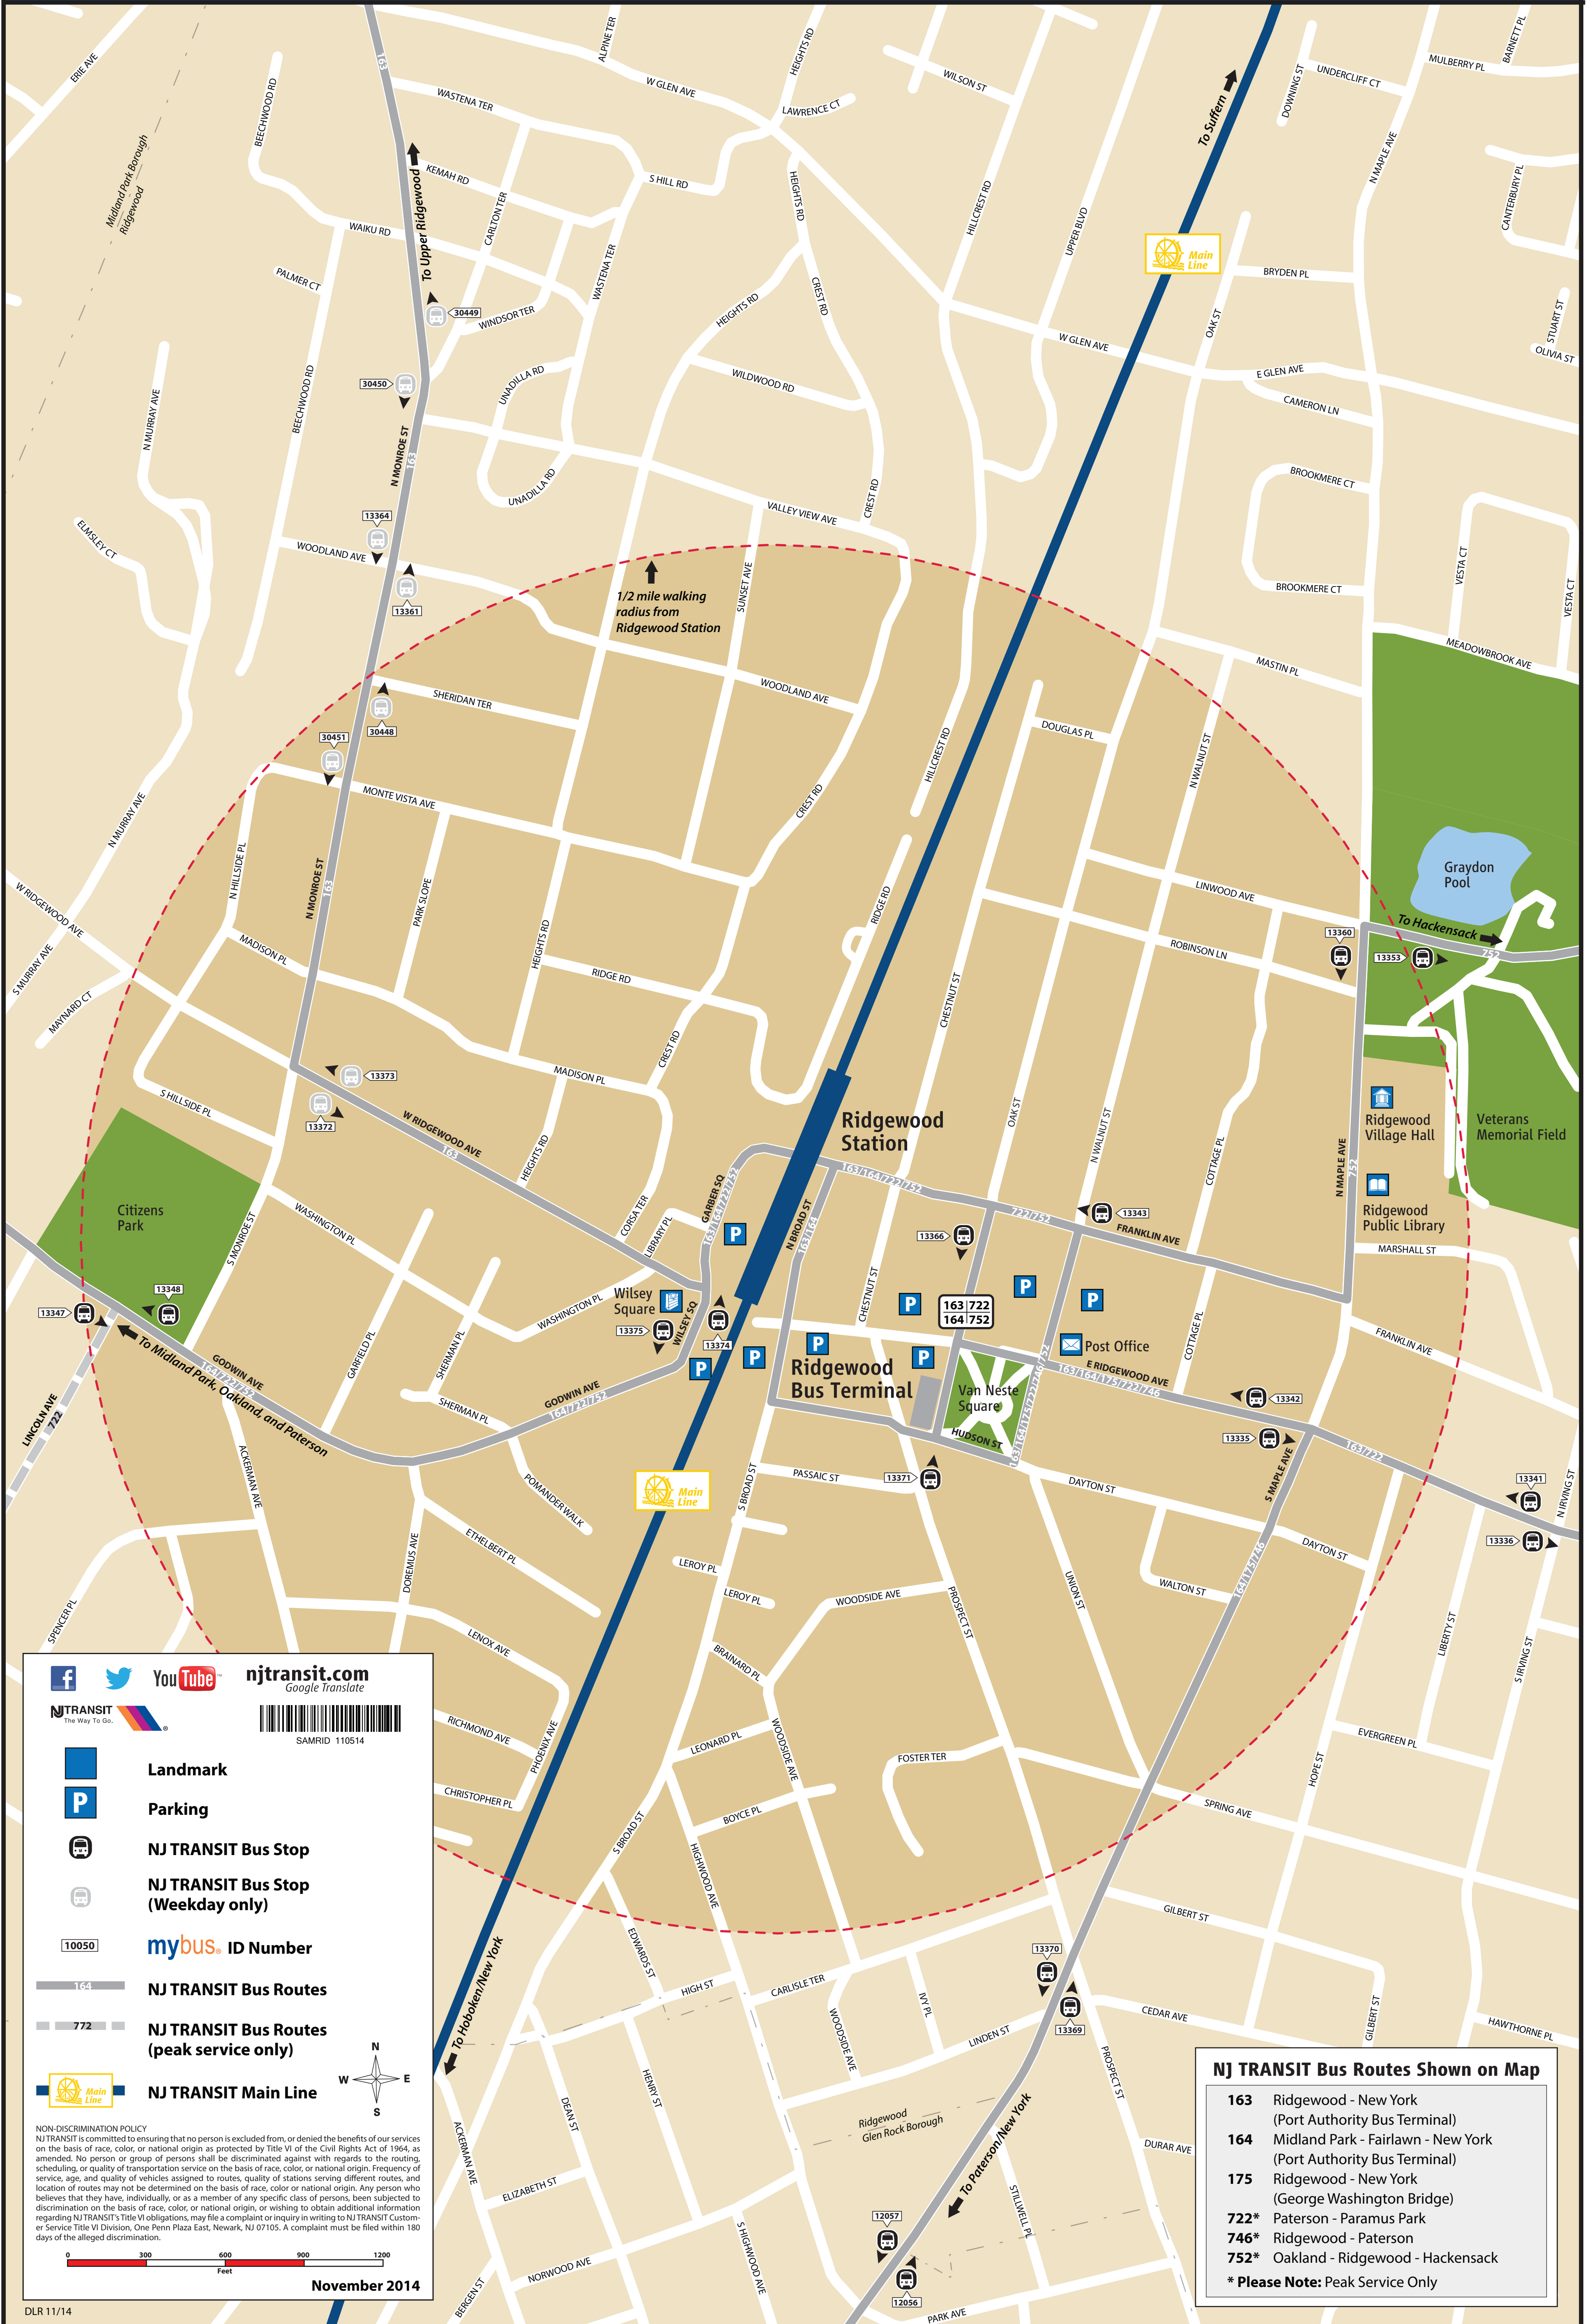

**STATION
AREA
MAP**
njtransit.com

RIDGEWOOD STATION

njtransit.com

 SAMRID 110514

Landmark

Parking

NJ TRANSIT Bus Stop

NJ TRANSIT Bus Stop (Weekday only)

mybus ID Number

NJ TRANSIT Bus Routes

NJ TRANSIT Bus Routes (peak service only)

NJ TRANSIT Main Line

NON-DISCRIMINATION POLICY
 NJ TRANSIT is committed to ensuring that no person is excluded from, or denied the benefits of our services on the basis of race, color, or national origin as protected by Title VI of the Civil Rights Act of 1964, as amended. No person or group of persons shall be discriminated against with regards to the routing, scheduling, or quality of transportation service on the basis of race, color, or national origin. Frequency of service, age, and quality of vehicles assigned to routes, quality of stations serving different routes, and location of routes may not be determined on the basis of race, color or national origin. Any person who believes that they have, individually, or as a member of any specific class of persons, been subjected to discrimination on the basis of race, color, or national origin, or wishing to obtain additional information regarding NJ TRANSIT's Title VI obligations, may file a complaint or inquiry in writing to NJ TRANSIT Customer Service Title VI Division, One Penn Plaza East, Newark, NJ 07105. A complaint must be filed within 180 days of the alleged discrimination.

0 300 600 900 1200 Feet

N
 W E
 S

November 2014

NJ TRANSIT Bus Routes Shown on Map

163	Ridgewood - New York (Port Authority Bus Terminal)
164	Midland Park - Fairlawn - New York (Port Authority Bus Terminal)
175	Ridgewood - New York (George Washington Bridge)
722*	Paterson - Paramus Park
746*	Ridgewood - Paterson
752*	Oakland - Ridgewood - Hackensack
* Please Note: Peak Service Only	